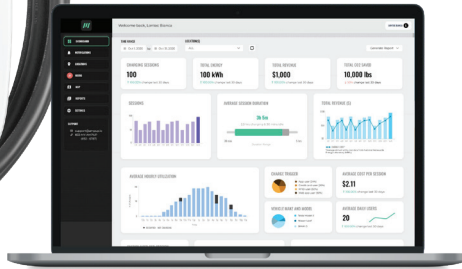

WORKPLACE
Office buildings or
corporate campuses

FLEET
Charging your
electric fleet

PUBLIC
Retail and other
public sites

*EV charger
management
and networking
powered by AmpUp*

EV Series Pro MANAGEMENT SOFTWARE VIA 4G

EV48G • EV80G
(STANDARD FACE)

EV48S • EV80S
(FEATURING LED STATUS SCREEN)

MULTI-SITE, MULTI-STATION MANAGEMENT IN A SINGLE DASHBOARD

- Real-time analytics and data
- Automated charging and sustainability reporting
- Create multiple user groups for access control
- Control pricing according to user group access