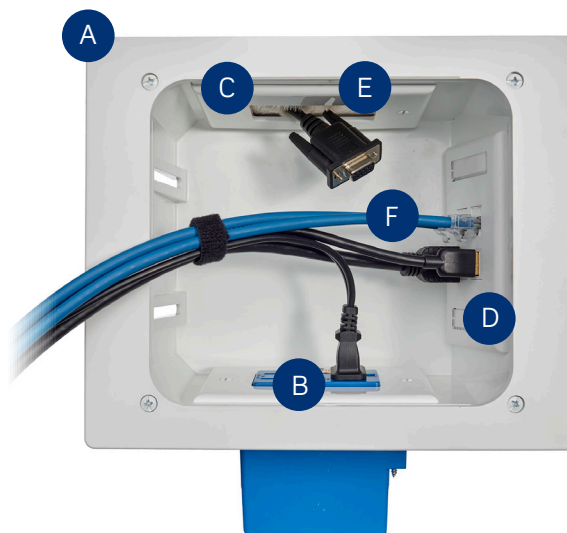

## Behind the Display Configuration

The versatile Recessed Entertainment Box provides connectivity for today's flat screen displays. It supports up to three single-gang devices or low voltage plates mounted in a compact recessed form factor.

### Product Configuration: Commercial Application

Description	Part #	Qty
<b>A</b> Recessed Entertainment Box	47617-REB	1
<b>B</b> DECORA™ Plus Surge Protective Duplex Receptacle Outlet, Commercial Grade, Tamper Resistant	7280-B	1
<b>C</b> DECORA Wallplate/Faceplate, White	80401-0NW	2
<b>D</b> QUICKPORT™ Tempo Single-Gang Wallplate with ID Windows, 4 ports	42090-4WS	1
<b>E</b> QUICKPORT Decora Brush Insert, Passthrough	41075-DBW	1
<b>F</b> Cat 6A Patch Cord, 3 ft, Blue	6AS10-3L	1
<b>Additional Connectivity</b>		
<b>G</b> ATLAS-X1™ Cat 6A UTP QUICKPORT Jack	6AUJK-RW6	1
<b>H</b> HDMI QUICKPORT Coupler	40834-00W	1
<b>I</b> USB A-A QUICKPORT Coupler	40835-00W	1
<b>J</b> 3.5 mm Stereo QUICKPORT Jack, Screw Terminal	40839-SWS	1
<b>K</b> F-Connector, Nickel plated	41084-FWF	1