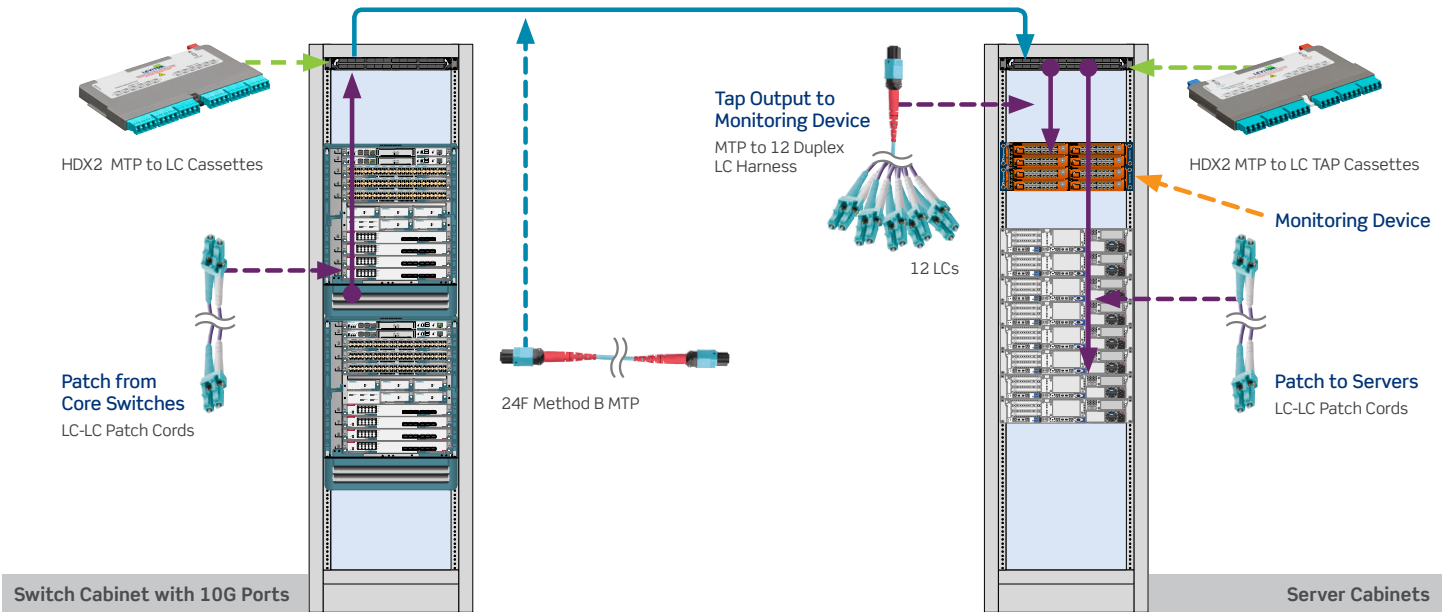

## How are TAP cassettes installed in a link?

HDX TAP cassettes are connected between two switch ports via LC or MTP patch cords. Each pair of ports are connected in line into the live link with two cords, and then a third cord is used from the blue port to connect to the Arista Tap Aggregator.

## What are the part numbers and specifications for the HDX2 TAP Cassette?

Leviton offers a variety of split ratios and connector configurations. The table below contains the most common configurations. Common transceiver port applications with the distance capabilities are also listed in the table below. The recommended maximum link distance will avoid loss of the link. For example, consider the 42LM1-BE7 TAP cassette. If your existing cabling plant had connector losses of 2 dB, then you could support 50 meters at 10GBASE-SR with the tap module in place. Beyond 50 meters and 2 dB of connection losses, the link will be lost.