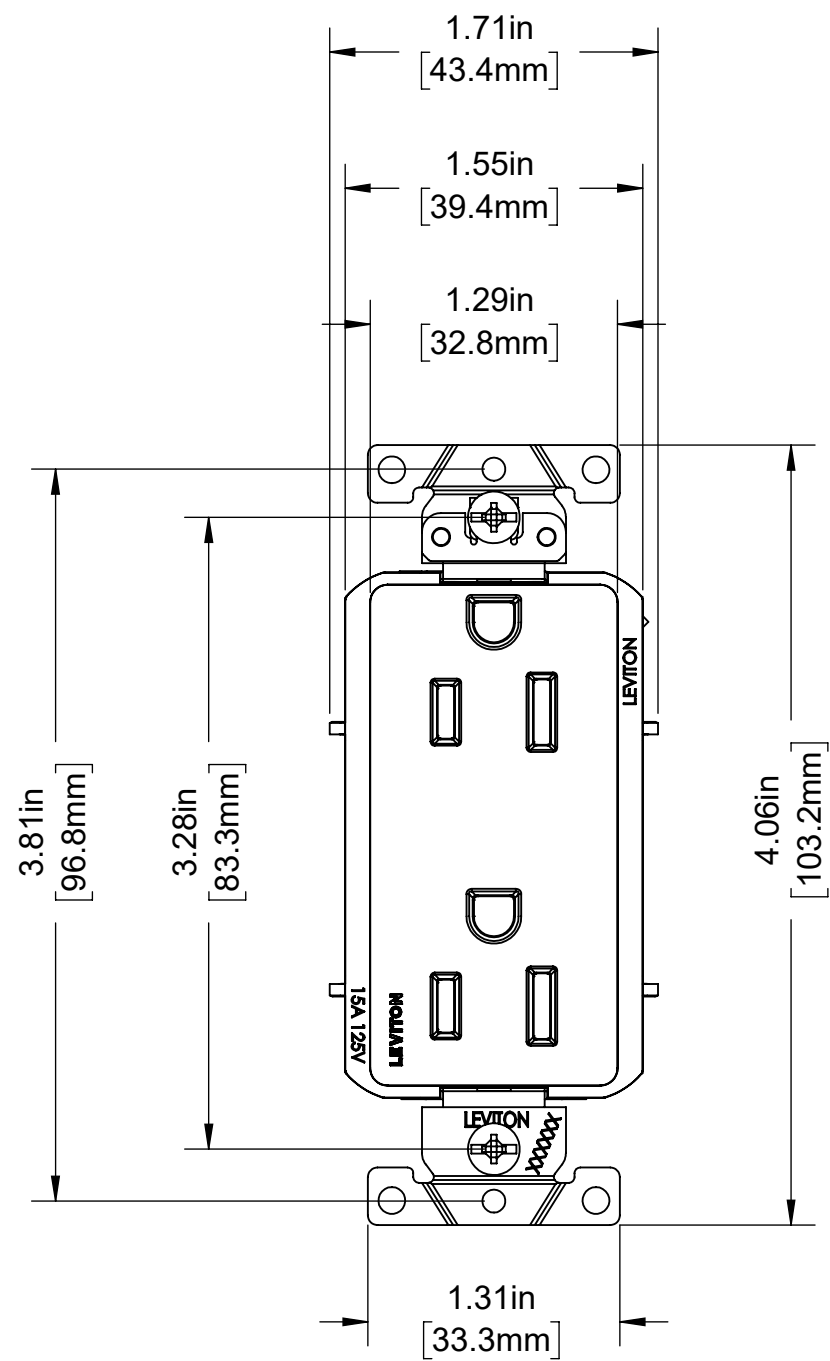

4

3

2

1

B

B

CATALOG # 16252

DECORA PLUS DUPLEX RECEPTACLE
2 POLE, 3 WIRE, 15 AMP, 125 VOLT,
SELF- GROUNDING, SPEC GRADE
NEMA 5-15R

A

A

4

3

2

1

UNLESS OTHERWISE SPECIFIED: DO NOT SCALE DRAWING. ALL DIMENSIONS ARE IN INCHES. ALL ANGLES ARE IN DEGREES.		LEVITON		
TOLERANCES		TITLE: 16252 15A-125V RECEPTACLE DECORA CATALOG DRAWING		
INCH	METRIC	DWG NO. CATSTD-16252-00X-D01		
.XX ± .01 .XXX ± .005	.X ± .2 mm .XX ± .1 mm			
ANGLES: ± 1/2°		SIZE	SCALE:1:1	SHEET 1 OF 1
THIRD ANGLE PROJECTION		B	Copyright 2020. Unpublished. All Rights Reserved.	REV 1
ALL PRINTED COPIES ARE UNCONTROLLED				