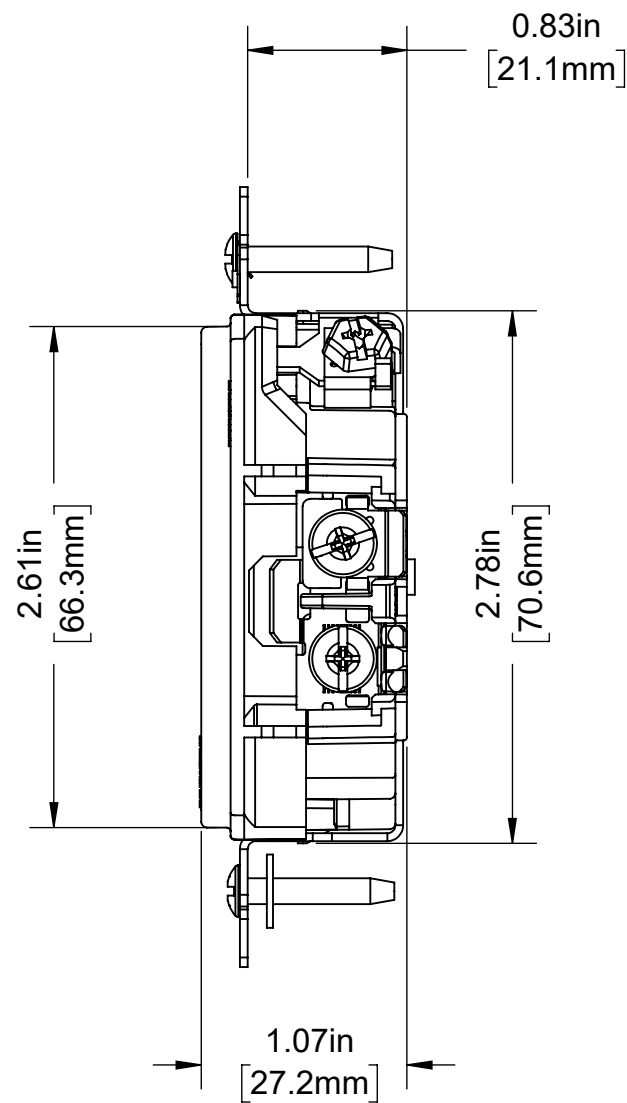

4

3

2

1

B

B

CATALOG # 16252

DECORA PLUS DUPLEX RECEPTACLE
2 POLE, 3 WIRE, 15 AMP, 125 VOLT,
SELF- GROUNDING, SPEC GRADE
NEMA 5-15R

A

A

4

3

2

1

UNLESS OTHERWISE SPECIFIED: DO NOT SCALE DRAWING. ALL DIMENSIONS ARE IN INCHES. ALL ANGLES ARE IN DEGREES.		LEVITON		
TOLERANCES		TITLE: 16252 15A-125V RECEPTACLE DECORA CATALOG DRAWING		
INCH	METRIC	DWG NO. CATSTD-16252-00X-D01		
.XX ± .01 .XXX ± .005	.X ± .2 mm .XX ± .1 mm			
ANGLES: ± 1/2°		SIZE	SCALE:1:1	SHEET 1 OF 1
THIRD ANGLE PROJECTION		B	Copyright 2020. Unpublished. All Rights Reserved.	REV 1
ALL PRINTED COPIES ARE UNCONTROLLED				