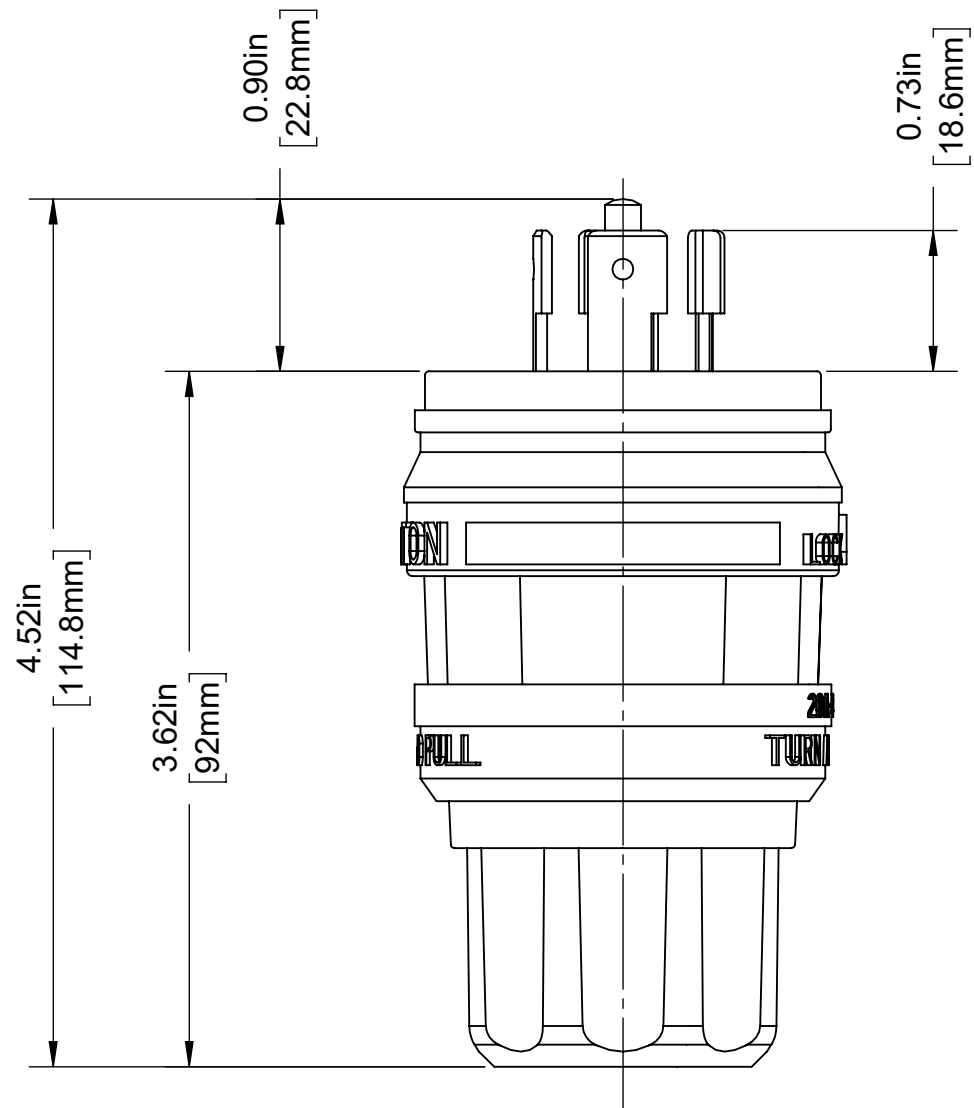

4

3

2

1

CATALOG # 26W81

WETGUARD LOCKING PLUG
 20 AMP, 120/208 VOLT 3-PHASE Y,
 4 POLE, 5 WIRE, GROUNDING,
 NEMA L21-20P

UNLESS OTHERWISE SPECIFIED:
 DO NOT SCALE DRAWING.
 ALL DIMENSIONS ARE IN INCHES.
 ALL ANGLES ARE IN DEGREES.

TOLERANCES	
INCH	METRIC
.XX ± .01	.X ± .2 mm
.XXX ± .005	.XX ± .1 mm

ANGLES: ± 1/2°
 THIRD ANGLE PROJECTION

ALL PRINTED COPIES
 ARE UNCONTROLLED

LEVITON

TITLE:
26W81 WETGUARD PLUG
CATALOG DRAWING L21-20

DWG NO.
CATSTD-26W81-000-D01

SIZE B	SCALE: 1:1	SHEET 1 OF 1	REV 1
------------------	------------	--------------	-----------------

Copyright 2020. Unpublished. All Rights Reserved.