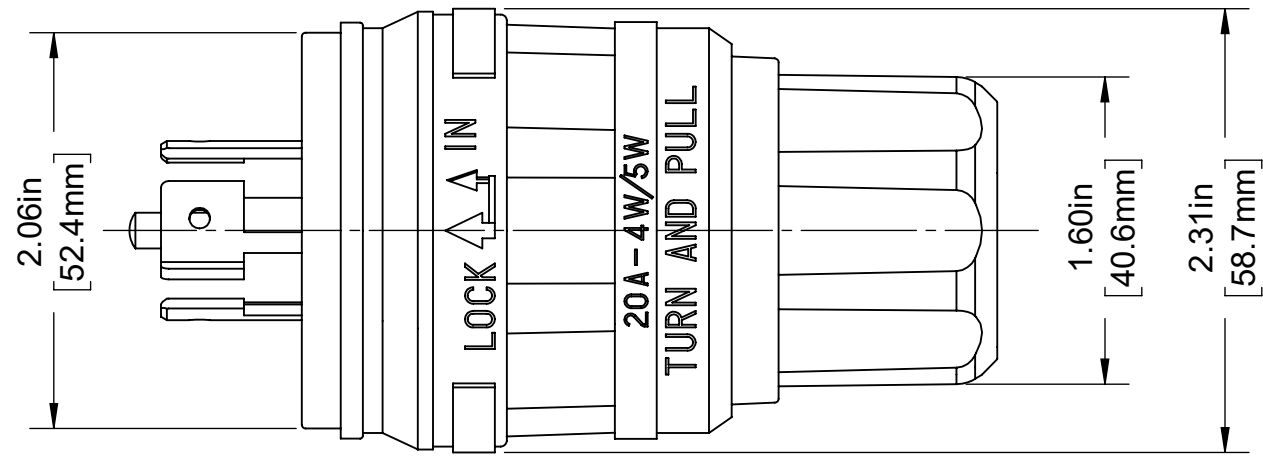

4

3

2

1

CATALOG # 26W81

WETGUARD LOCKING PLUG
 20 AMP, 120/208 VOLT 3-PHASE Y,
 4 POLE, 5 WIRE, GROUNDING,
 NEMA L21-20P

UNLESS OTHERWISE SPECIFIED:
 DO NOT SCALE DRAWING.
 ALL DIMENSIONS ARE IN INCHES.
 ALL ANGLES ARE IN DEGREES.

TOLERANCES	
INCH	METRIC
.XX ± .01	.X ± .2 mm
.XXX ± .005	.XX ± .1 mm

ANGLES: ± 1/2°
 THIRD ANGLE PROJECTION

ALL PRINTED COPIES
 ARE UNCONTROLLED

LEVITON

TITLE:
26W81 WETGUARD PLUG
CATALOG DRAWING L21-20

DWG NO.
CATSTD-26W81-000-D01

SIZE B	SCALE: 1:1	SHEET 1 OF 1	REV 1
------------------	------------	--------------	-----------------

Copyright 2020. Unpublished. All Rights Reserved.