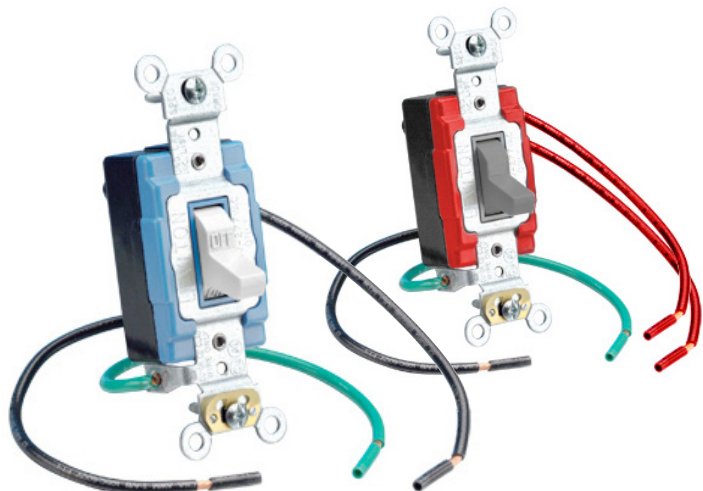

Duplex Receptacles

- Only hot and neutral pre-wired with #12 AWG stranded wire leads, 6" L
- Terminal screw for ground
- 15 Amp and 20 Amp, 125 Volt

HOSPITAL GRADE

Heavy-Duty

Color	15 A	20 A
White	8200-CW	8300-CW
Ivory	8200-CI	8300-CI
Gray	8200-CGY	8300-CGY

Toggle Switches

- Pre-wired with #12 AWG stranded wire leads, 6" L
- 15 Amp and 20 Amp, 120/277 Volt
- Single-Pole and 3-Way

INDUSTRIAL SPECIFICATION GRADE

Extra Heavy-Duty

Color	SINGLE-POLE		3-WAY	
	15 A	20 A	15 A	20 A
White	1241-W	1243-W	—	1244-W
Ivory	1241-I	1243-I	1242-I	1244-I
Gray	—	1243-LGY	—	1244-LGY