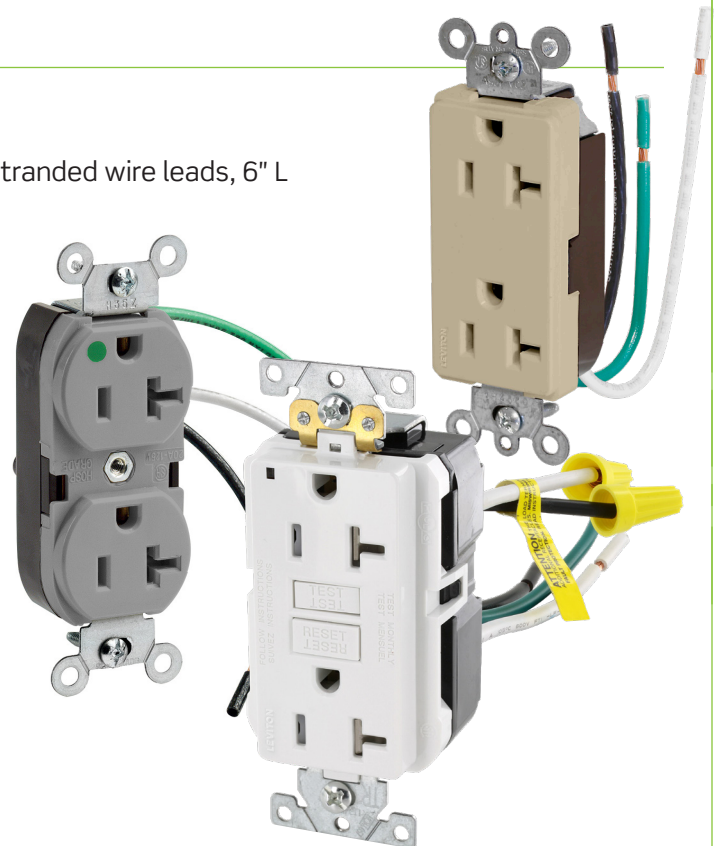

Leaded Receptacles, GFCIs & Switches

FAST TERMINATING FOR PIGTAIL WIRING APPLICATIONS

- Eliminates the need to prepare wires for pigtailing
- No screw terminals for faster wiring
- No exposed live metal parts for safer installations

Duplex Receptacles

- Hot, neutral, and ground pre-wired with #12 AWG stranded wire leads, 6" L
- 15 Amp and 20 Amp, 125 Volt
- A grade for every application!

HOSPITAL GRADE Heavy-Duty

Color	15 A	20 A
White	8200-LW	8300-LW
Ivory	8200-LI	8300-LI
Brown	8200-L	8300-L
Gray	8200-LGY	8300-LGY
Black	—	8300-LE
Red	8200-LR	8300-LR

* NOTE: 50-piece bulk pack available: Ivory 5340-4I and White 5340-4W

smartlockpro® Tamper-Resistant GFCI

INDUSTRIAL SPECIFICATION GRADE Extra Heavy-Duty

	Color	15 A	20 A
5 PRE-WIRED LEADS	White	GFTR1-5LW	GFTR2-5LW
	Ivory	GFTR1-5LI	GFTR2-5LI
	Light Almond	GFTR1-5LT	GFTR2-5LT
	Brown	GFTR1-5L	GFTR2-5L
	Gray	GFTR1-5LG	GFTR2-5LG
	Black	GFTR1-5LE	GFTR2-5LE
3 PRE-WIRED LEADS (for non-feed-through loads)	Red	GFTR1-5LR	GFTR2-5LR
	White	GFTR1-3LW	GFTR2-3LW
	Ivory	GFTR1-3LI	GFTR2-3LI
	Black	GFTR1-3LE	—

Duplex Receptacles

- Only hot and neutral pre-wired with #12 AWG stranded wire leads, 6" L
- Terminal screw for ground
- 15 Amp and 20 Amp, 125 Volt

HOSPITAL GRADE

Heavy-Duty

Color	15 A	20 A
White	8200-CW	8300-CW
Ivory	8200-CI	8300-CI
Gray	8200-CGY	8300-CGY