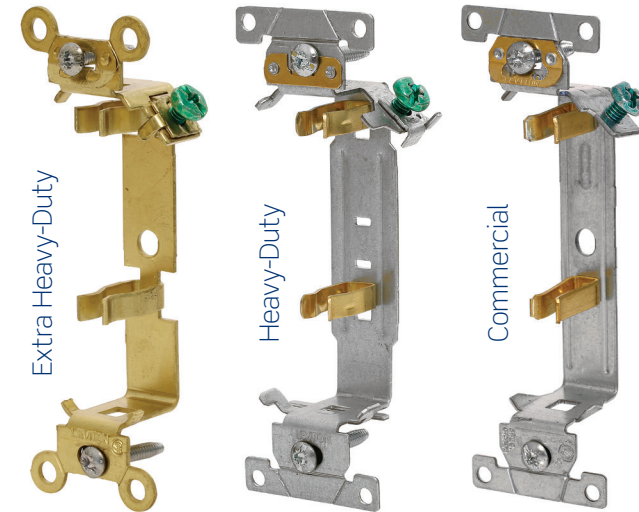

### COMMERCIAL SPECIFICATION GRADE

- Single-piece wraparound galvanized steel strap
- Brass ground contacts
- Heavy-duty copper alloy electrical contacts

### HOSPITAL GRADE

Heavy-Duty

- Single-piece heavy-duty wraparound galvanized steel strap
- Brass ground contacts
- Heavy-duty copper alloy electrical contacts

## Heavy-Duty

### INDUSTRIAL SPECIFICATION GRADE

Heavy-Duty

- Single-piece heavy-duty wraparound galvanized steel strap
- Brass ground contacts
- Heavy-duty copper alloy electrical contacts

See website for product specifications  
[leviton.com/receptaclegrades](http://leviton.com/receptaclegrades)