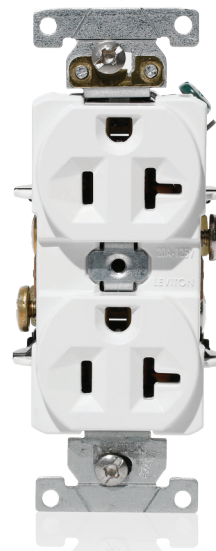

Heavy-Duty

INDUSTRIAL SPECIFICATION GRADE

Heavy-Duty

- Single-piece heavy-duty wraparound galvanized steel strap
- Brass ground contacts
- Heavy-duty copper alloy electrical contacts