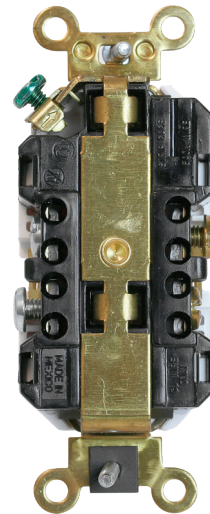

Extra Heavy-Duty

INDUSTRIAL SPECIFICATION GRADE

Extra Heavy-Duty

- Single-piece wraparound brass strap
- Integral ground contacts
- Extra heavy-duty high-performance brass electrical contacts