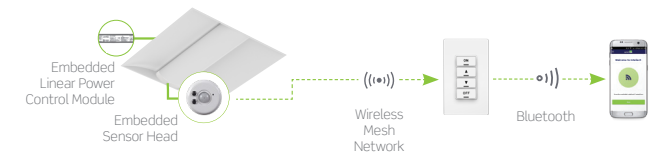

# Intellect™ Controlling Next Generation Lighting

Integrated Occupancy/Vacancy Sensing | Multi-Zone Daylight Harvesting | Wireless Dimming

## Intellect System Components and Layout

\* Use the Linear Power Control Module (ZL027-DLE) as a UL924 emergency bypass device by connecting it to the Emergency Sense Pigtail (ZL027-OES) with the cable provided.

## Intellect™ enabled

Virtually any fixture can be Intellect-enabled using several options:

Intellect-enabled fixtures that include both an embedded Intellect Linear Power Control Module and embedded Intellect Sensor Head provide a simple out-of-the-box wireless solution.

Intellect-enabled fixtures that include an embedded Intellect Power Control Module with the Intellect Sensor Control Module mounted remotely allow for a larger selection of fixtures to be used with Intellect.