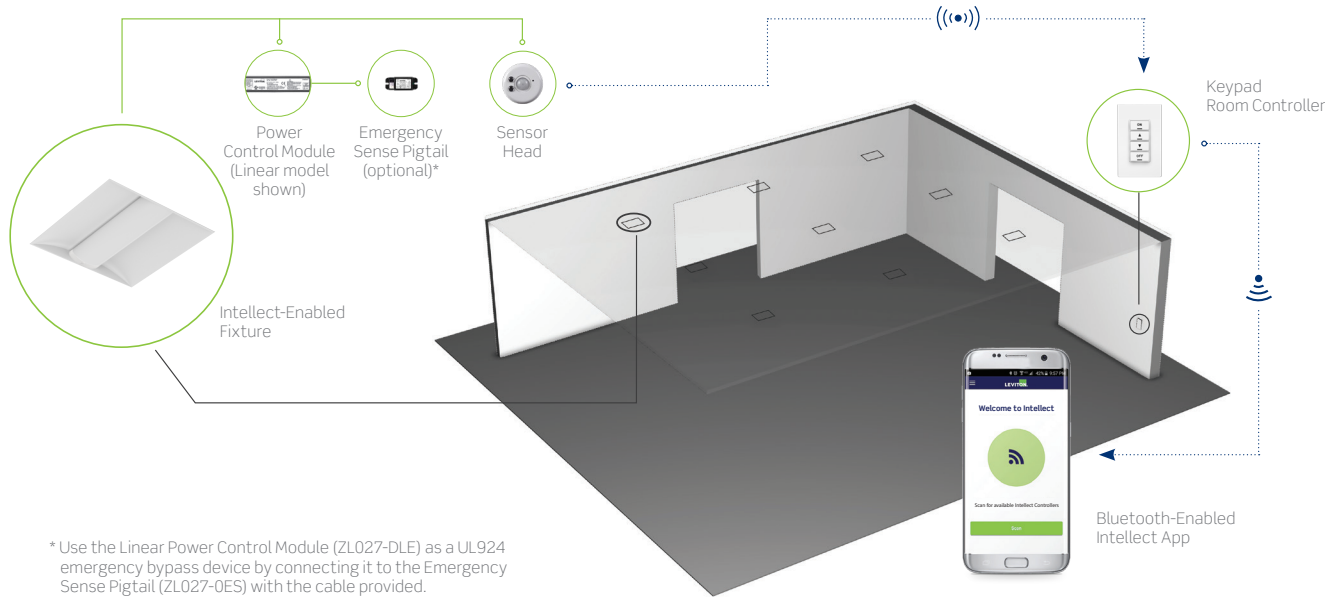

[www.leviton.com/Intellect](http://www.leviton.com/Intellect)

Simplify energy management and code compliance

Increase energy savings

Optimize space functionality

Improve the comfort of a space for occupants to work or learn

# Intellect™ Controlling Next Generation Lighting

Integrated Occupancy/Vacancy Sensing | Multi-Zone Daylight Harvesting | Wireless Dimming

## Intellect System Components and Layout

\* Use the Linear Power Control Module (ZL027-DLE) as a UL924 emergency bypass device by connecting it to the Emergency Sense Pigtail (ZL027-OES) with the cable provided.