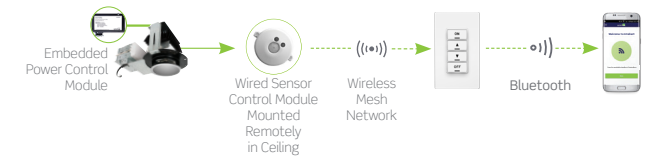

## Intellect System Components and Layout

\* Use the Linear Power Control Module (ZL027-DLE) as a UL924 emergency bypass device by connecting it to the Emergency Sense Pigtail (ZL027-OES) with the cable provided.

## Intellect™ enabled

Virtually any fixture can be Intellect-enabled using several options:

Intellect-enabled fixtures that include both an embedded Intellect Linear Power Control Module and embedded Intellect Sensor Head provide a simple out-of-the-box wireless solution.

Intellect-enabled fixtures that include an embedded Intellect Power Control Module with the Intellect Sensor Control Module mounted remotely allow for a larger selection of fixtures to be used with Intellect.