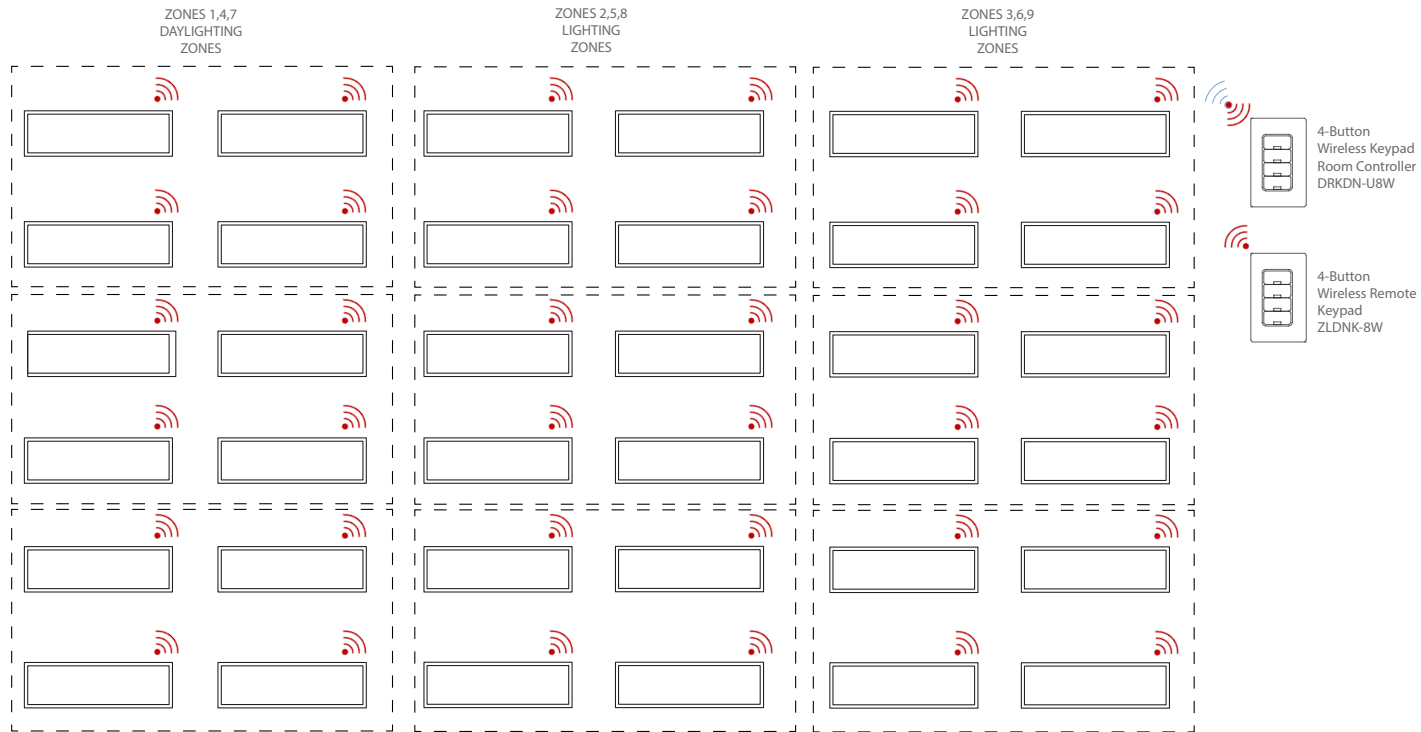

# GREENMAX DRC WIRELESS 9-ZONE WITH INTELLECT-ENABLED FIXTURES PLUS DAYLIGHTING, TYPICAL

## NOTES:

1. FIXTURES QUANTITY AND TYPE PER ZONE REQUIREMENTS
2. ALL DEVICES REQUIRE CONSTANT INPUT POWER
3. REFER TO PRODUCT LITERATURE (DATA SHEETS, INSTALLATION MANUALS, ETC) FOR MORE INFORMATION