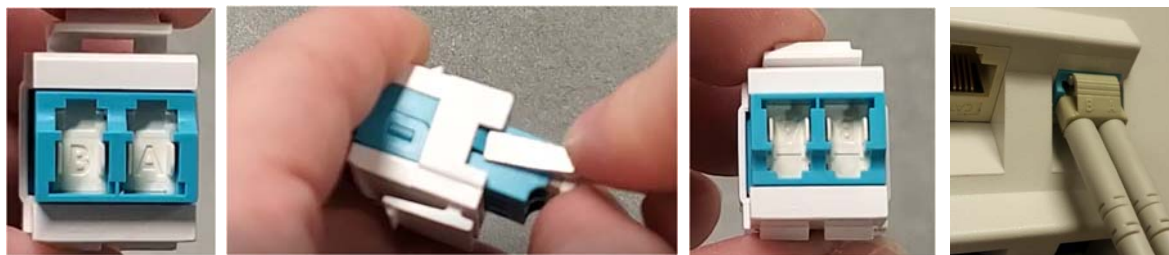

Application Note

Installation of LC QuickPort Adapters in angled faceplates

LC QuickPort Adapters provide mating capability for fiber optic cables with LC connectors in all QuickPort compatible faceplates, patch panels, adapter plates and Multimedia Outlet System housings.

LC connectors have a locking tab release located on the top (key up) of each connector.

These release tabs are positioned “key-up” in QuickPort adapters. In certain angled QuickPort faceplates and inserts, the QuickPort jack is installed in the upside down position. In these applications, when the LC adapter is installed the release tabs are inaccessible. This applications note provides instruction on how to re-position the LC coupler in the adapter bezel to allow for release tab accessibility.

To rotate an LC coupler in a QuickPort Adapter:

1. Using a small flat bladed screwdriver, gently press down on the plastic spring tab on one side of the adapter bezel and pull the coupler slightly forward keeping constant pressure.
2. While maintaining pressure, repeat the step to the plastic spring tab on the opposite side of the adapter bezel.
3. The coupler should now pull forward out of the adapter bezel.
4. Rotate the LC coupler 180 degrees (“key-down”) and re-insert into the adapter bezel until the plastic spring tabs re-engage in the opening.