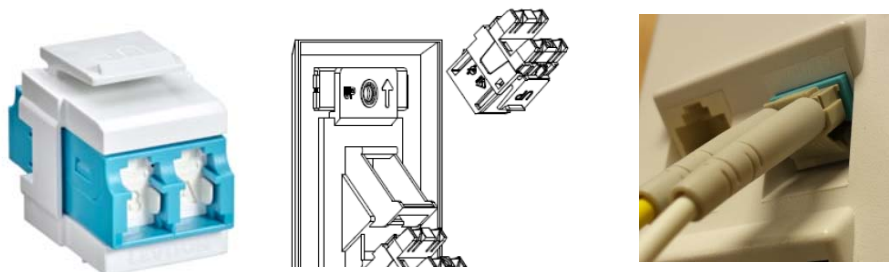

Application Note

Installation of LC QuickPort Adapters in angled faceplates

LC QuickPort Adapters provide mating capability for fiber optic cables with LC connectors in all QuickPort compatible faceplates, patch panels, adapter plates and Multimedia Outlet System housings.

LC connectors have a locking tab release located on the top (key up) of each connector.

These release tabs are positioned “key-up” in QuickPort adapters. In certain angled QuickPort faceplates and inserts, the QuickPort jack is installed in the upside down position. In these applications, when the LC adapter is installed the release tabs are inaccessible. This applications note provides instruction on how to re-position the LC coupler in the adapter bezel to allow for release tab accessibility.

To rotate an LC coupler in a QuickPort Adapter:

1. Using a small flat bladed screwdriver, gently press down on the plastic spring tab on one side of the adapter bezel and pull the coupler slightly forward keeping constant pressure.
2. While maintaining pressure, repeat the step to the plastic spring tab on the opposite side of the adapter bezel.
3. The coupler should now pull forward out of the adapter bezel.
4. Rotate the LC coupler 180 degrees (“key-down”) and re-insert into the adapter bezel until the plastic spring tabs re-engage in the opening.