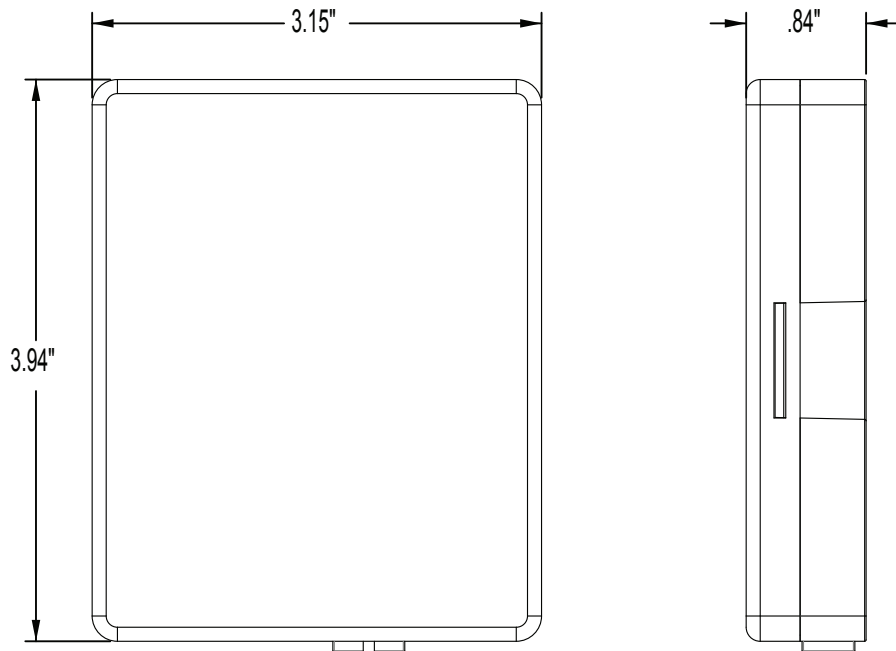

PHYSICAL SPECIFICATIONS

Dimensions: See page 2
Color: White
Material: ABS Plastic

WARRANTY INFORMATION

For a copy of Leviton product warranties, visit www.leviton.com/warranty.

ELECTRONIC FILES

For CAD files, typical specs, or technical drawings (.DXF, .DWG), visit www.leviton.com.