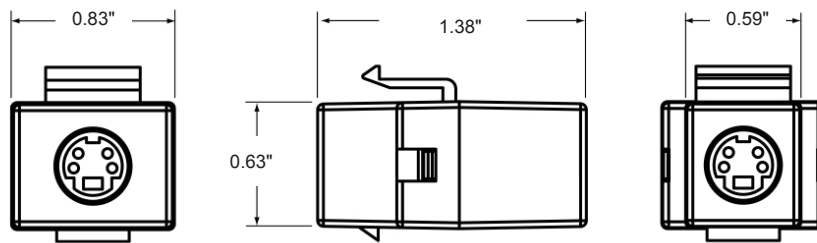

WARRANTY INFORMATION

For a copy of Leviton product warranties, visit www.leviton.com/warranty.

40734-CVX

PART NUMBERS

Description	Part No.
S-Video Feedthrough QuickPort Connector, ivory	40734-CVI
S-Video Feedthrough QuickPort Connector, white	40734-CVW