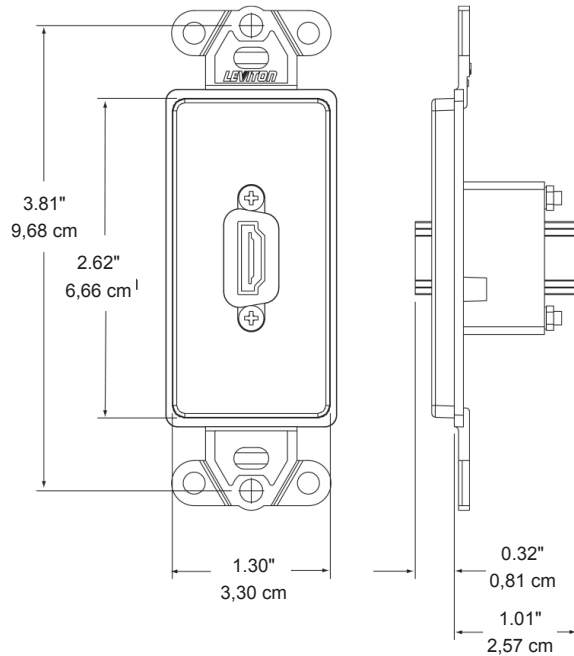

SPECIFICATION

The connector shall be designed for use in high-definition applications to provide interface between compatible devices. The connector shall be mounted in Decora wallplates and be available in white and ivory.

FEATURES

- Female-to-female connector for easy installation
- Mounted in Decora Insert for flexibility in configurations
- Cleaner install with in-wall wiring
- Compatible with HD signals

DESIGN CONSIDERATIONS

For CAD files, typical specs, or technical drawings (.DXF, .DWG), visit www.leviton.com.

41647-00x

PART NUMBERS

Description	Part No.
Decora Insert with HDMI Feedthrough QuickPort Connector, ivory	41647-00I
Decora Insert with HDMI Feedthrough QuickPort Connector, white	41647-00W