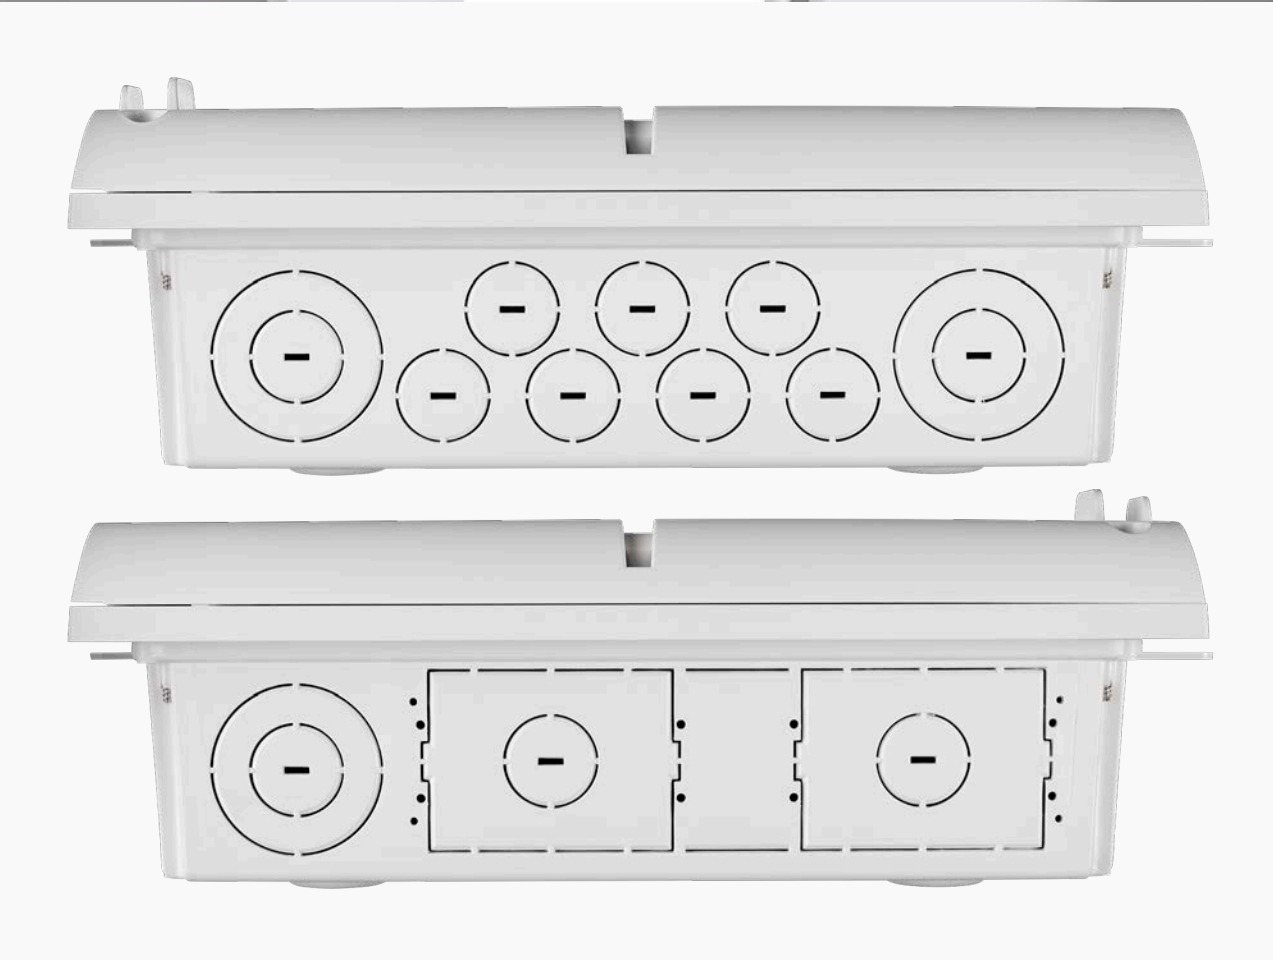

LEVITON[®]

SAVE

**Time.
Space.
Money.**

WITH THE Wireless Structured Media™ Center

Versatile enclosures for homes, small businesses, and multi-dwelling units. The Wireless Structured Media™ Center is designed for easy deployment and installation.

LEVITON®

Save time in installation and set up

- **Doors install in 28 seconds**, saving 2 minutes on average
- **Non-scoring knockouts** make installation easy, saving up to 5 minutes per unit
- **Ratcheting feature** allows door to compensate for drywall imperfections and thicknesses