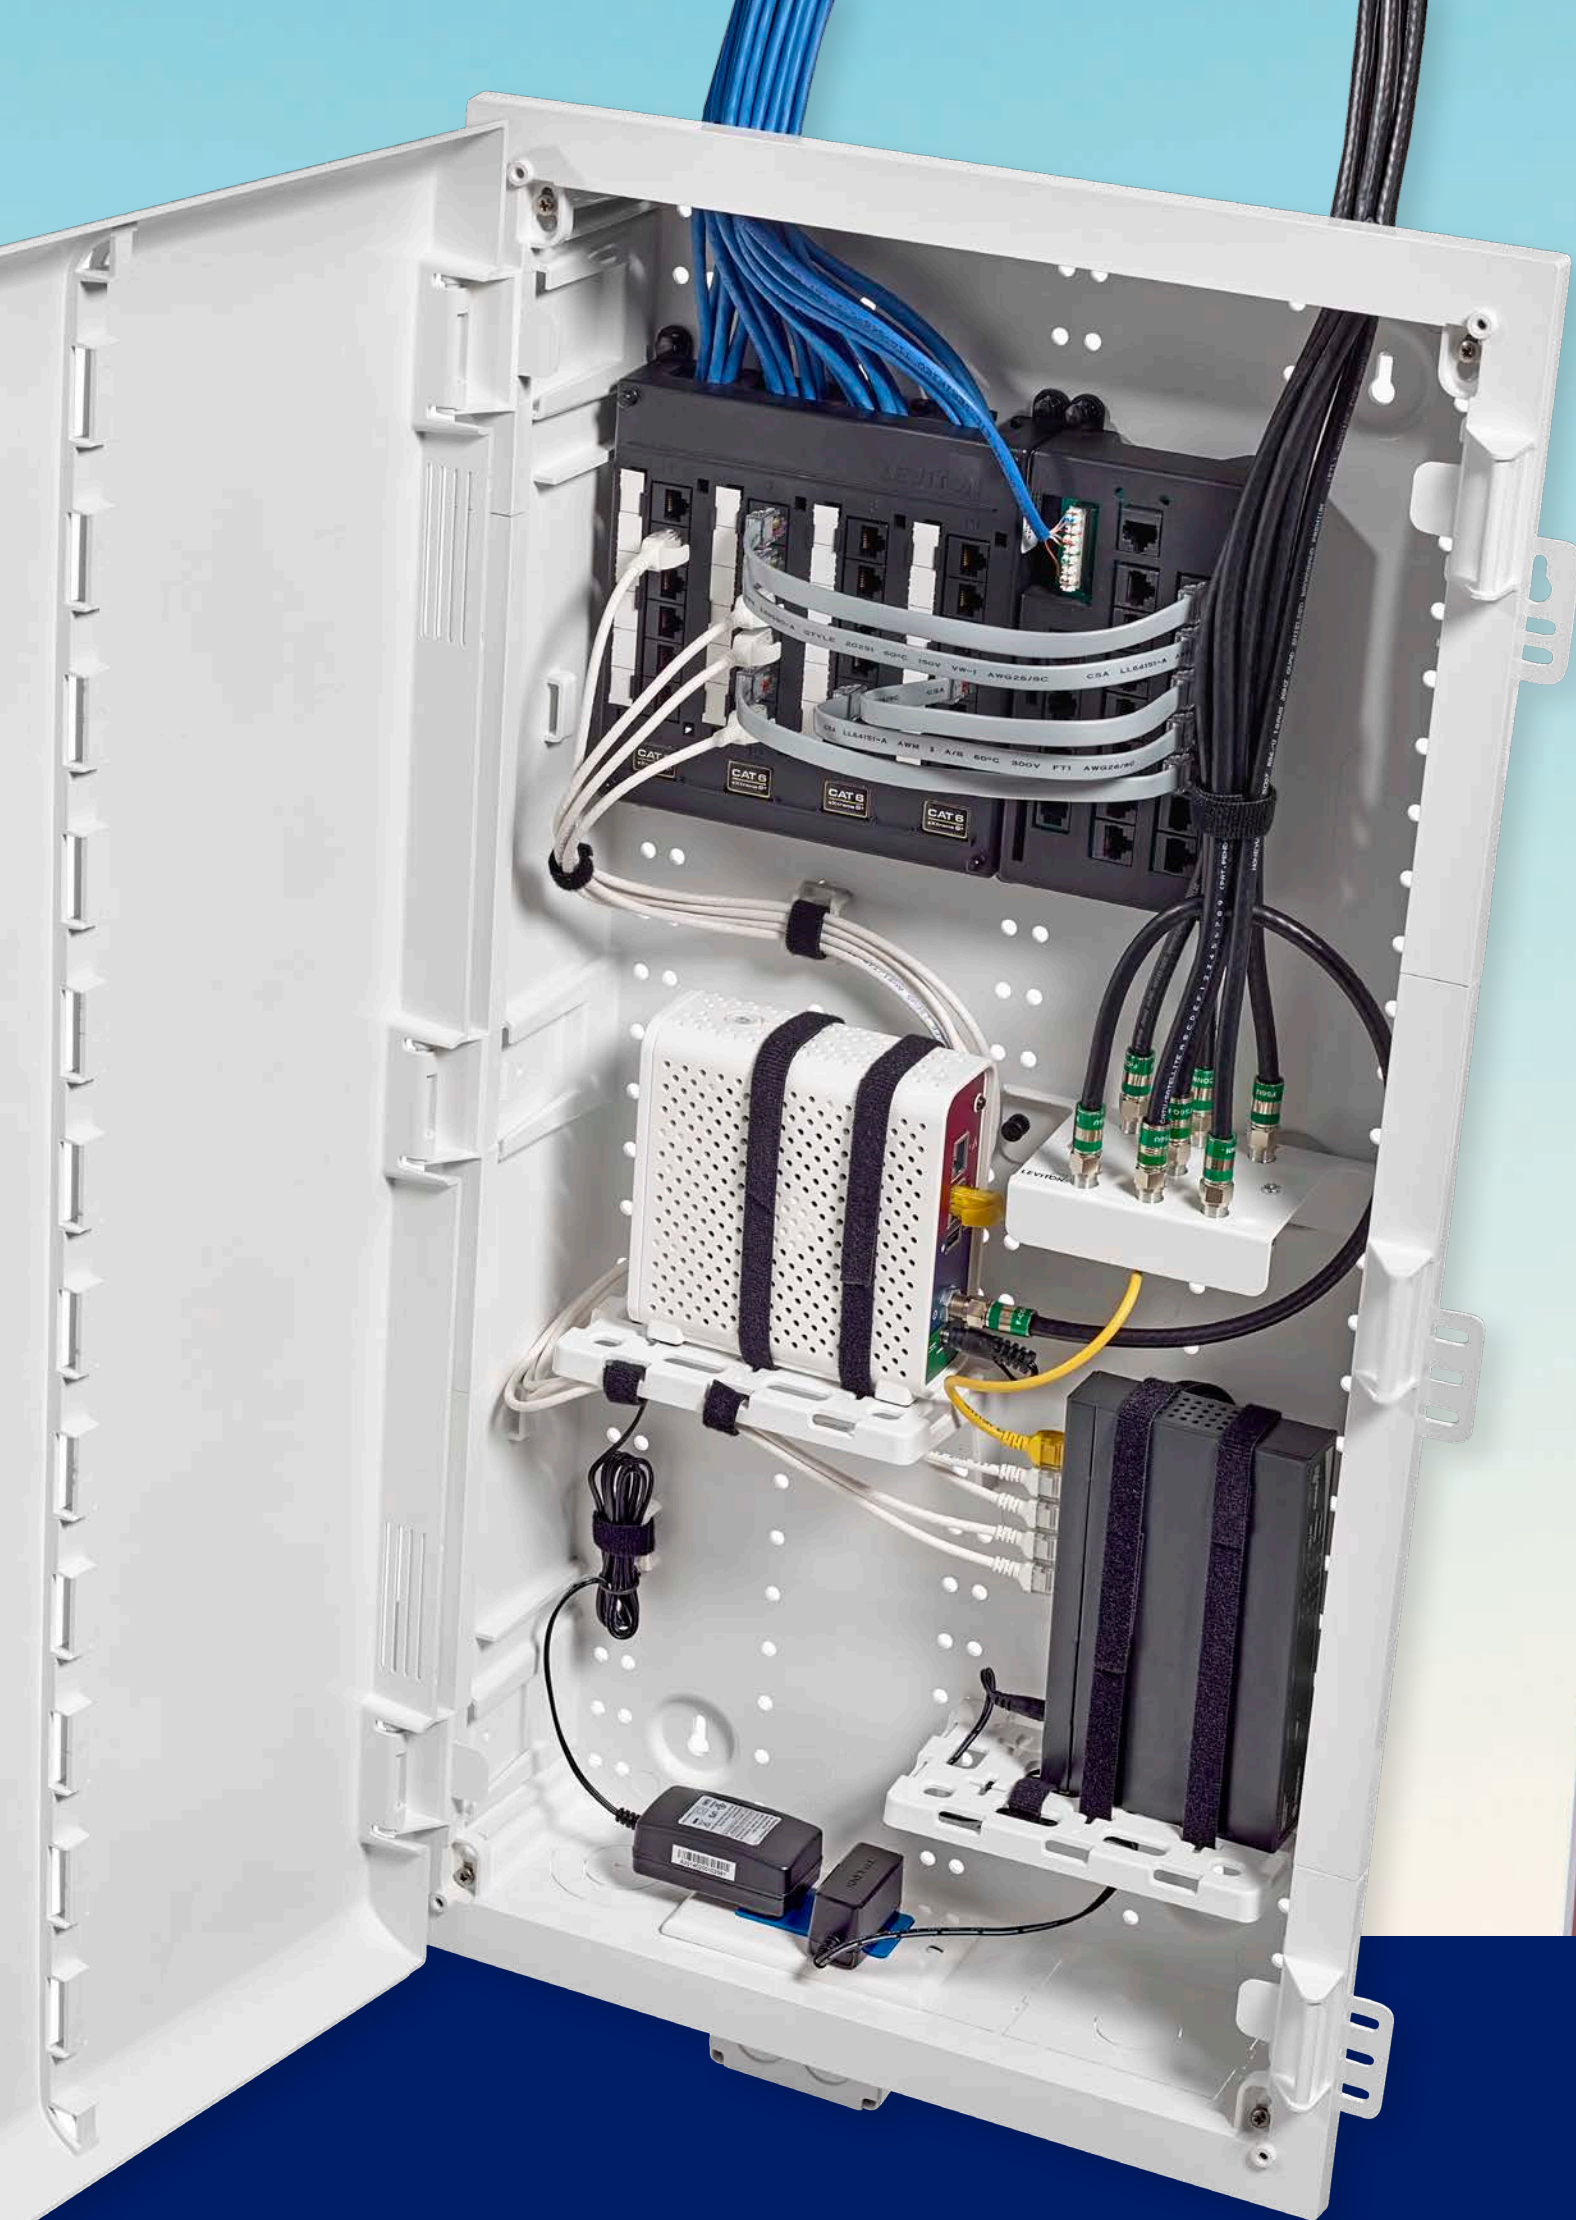

LEVITON[®]

SAVE

**Time.
Space.
Money.**

WITH THE Wireless Structured Media™ Center

Versatile enclosures for homes, small businesses, and multi-dwelling units. The Wireless Structured Media™ Center is designed for easy deployment and installation.

LEVITON®

Save time in installation and set up

- **Doors install in 28 seconds**, saving 2 minutes on average
- **Non-scoring knockouts** make installation easy, saving up to 5 minutes per unit
- **Ratcheting feature** allows door to compensate for drywall imperfections and thicknesses