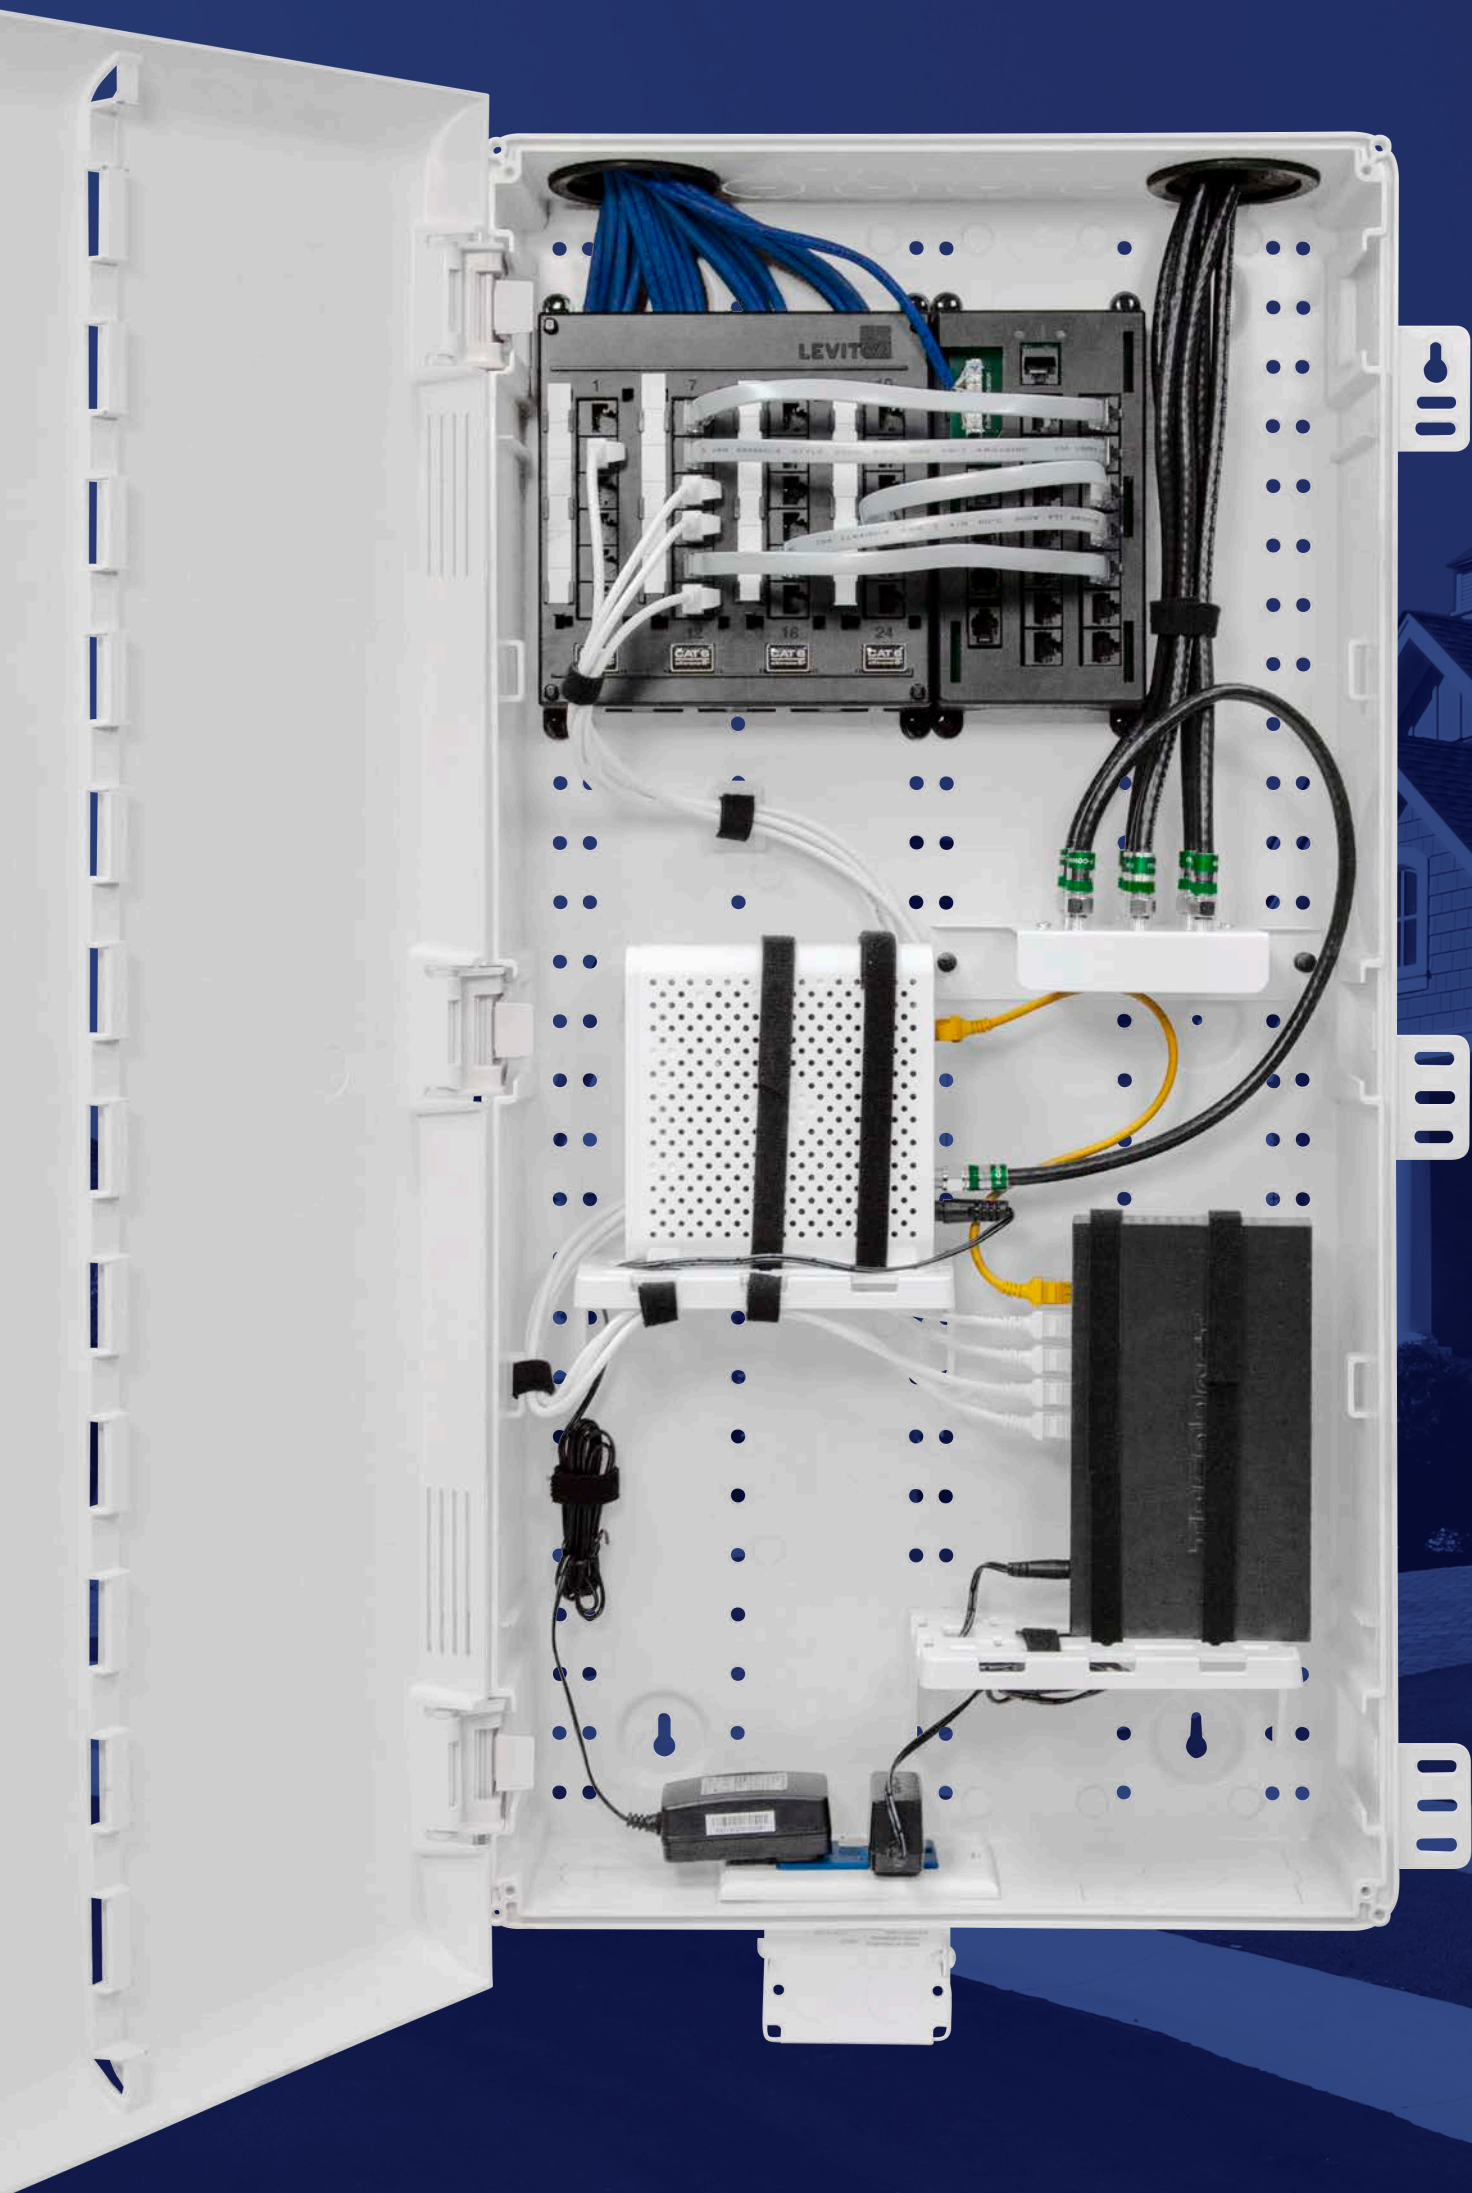

LEVITON[®]

SAVE

**Time.
Space.
Money.**

WITH THE Wireless Structured Media™ Center

Versatile enclosures for homes, small businesses, and multi-dwelling units. The Wireless Structured Media™ Center is designed for easy deployment and installation.

LEVITON®

Save time in installation and set up

- **Doors install in 28 seconds**, saving 2 minutes on average
- **Non-scoring knockouts** make installation easy, saving up to 5 minutes per unit
- **Ratcheting feature** allows door to compensate for drywall imperfections and thicknesses