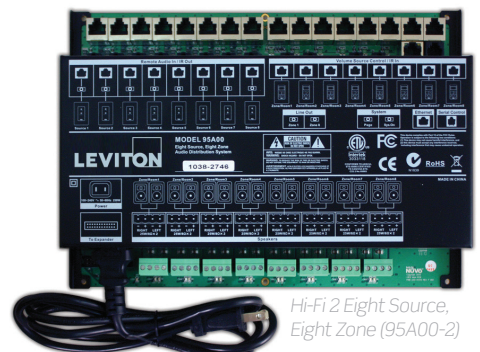

Hi-Fi 2 Four Source, Four Zone (95A00-2)

FEATURES

Free iOS and Android apps	Super efficient, cool running digital amplification	Two versions (4 rooms; 8 rooms expandable to 16 rooms)
Integrate with Leviton Omni and BitWise Automation Systems	Equipped with both serial and Ethernet ports for control	Optional Bluetooth inputs
Easy installation		

This is the most compact 4 zone, 160W system on the market today. Power output is 20W per channel at 8 ohms. It mounts directly into a Leviton Structured Media Center wiring enclosure at half-width. A kit is available with main amplifier, four Volume Source Controls, two Remote Input Modules, a remote control, and a stand-alone free app. Also available in an amplifier-only version. Operating Frequency: 2.402 MHz to 2.480 MHz. Maximum Output Power: +4.54 dBm.

HI-FI 2 EIGHT SOURCE, EIGHT ZONE

The Hi-Fi 2 Eight Source, Eight Zone kit (expandable to 16 zones total), is the preferred distributed audio system for large residences and small businesses. Power output is 400W per channel at 8 ohms, and the main amplifier mounts full-width into a Leviton Structured Media Center wiring enclosure.