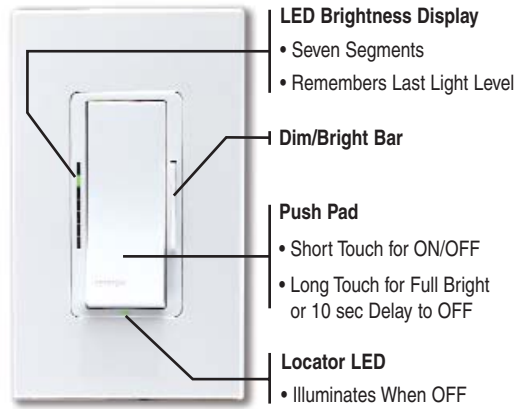

Uncluttered and streamlined, Vizia complements a wide range of decorating styles, and delivers a performance and aesthetic return for a relatively small investment. Best of all, it is completely compatible with Decora® screwless and standard wallplates, as well as Leviton's line of Decora® wiring devices. The end result: a family of lighting controls that provides a touch of class as well as significant energy savings.

- When lights are OFF, you can change the light level that the lights will turn ON to by using DIM/BRIGHT bar
- When power is restored after a power outage, lights will return to last setting prior to power interruption

Touch the dimmer's push pad and the lights turn on to the last set level. When a matching remote is installed, it tracks and displays the same green LED light.

Vizia Benefits

- Adjusts lighting to set a mood or perform a task
- Accents artwork, collectibles and architectural features
- Reduces glare on a computer or TV screen
- Adjustable fade rates can create smooth transitions between brightness levels
- Adjusts lights to a perfect level with a single touch of a button
- Conserves energy and extends bulb life
- Remotes available for multi-location dimming