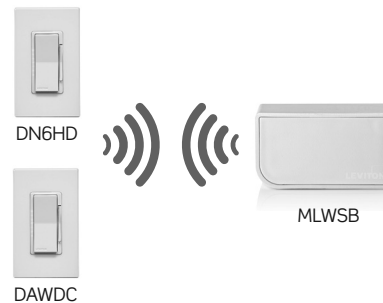

The Decora Smart No-Neutral Dimmer features intuitive ON/OFF and DIM/BRIGHT control, vanishing LED light-level indication, and is compatible with Leviton color change kits and Decora® wallplates to match the aesthetic of other smart and non-smart Decora devices in the home.

Combine with other Decora Smart devices to create a Whole Home experience with scheduling, lighting scenes, and app control from anywhere.

WORKS WITH MY LEVITON

The My Leviton app provides control from anywhere, device customization, scheduling, management of other Decora Smart devices such as plug-ins, and connectivity to My Leviton integration partners including voice assistants.

- Use the My Leviton app to set up the Wi-Fi Bridge and Decora Smart No-Neutral Dimmers and Switches
- Schedule lights to adjust at specific times or based on sunrise/sunset
- Adjust custom settings, bulb types, and create lighting scenes to activate multiple devices at once
- Optionally use the auto-shutoff feature to act as a countdown timer in closets, hallways, and bathrooms
- Utilize the Away mode to randomize schedules of selected devices to provide a lived-in appearance when away from home

THE DECORA SMART WI-FI BRIDGE

This product requires a MLWSB Decora Smart Wi-Fi Bridge to enable smart features such as My Leviton App control, scenes, schedules, Anywhere Companion 3-way connectivity, and integration with smart home services such as voice assistants. One MLWSB Decora Smart Wi-Fi Bridge supports up to 25 No-Neutral Dimmers and Switches. Multiple Bridges can be installed per residence to provide increased coverage in larger homes.