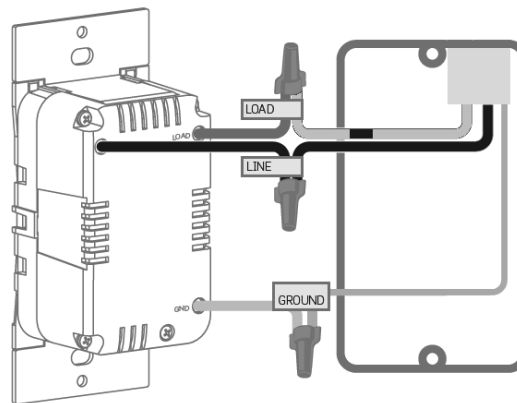

RATINGS

- General Use – 120VAC, 60Hz
- LED/CFL – 300W
- Incandescent – 600W
- MLV – 600VA

NETWORK

- Frequency – 2.4GHz
- Range – 50 ft

SPECIFICATIONS

- Operating Temperature: 0°C - 40°C (32°F - 104°F)
- Operating Humidity: 10% to 90%, non-condensing

WARRANTY INFORMATION

- Two-Year Limited Warranty

AGENCY STANDARDS AND COMPLIANCE

- Complies with UL 1472, CSA C22.2 No. 184
- CSA Listed for USA and Canada
- NOM Certified
- Complies with FCC Part 15, Class B
- NEMA SSL 7A

DN6HD WIRING DIAGRAM

Note: Line, Load and Ground connections are required for proper operation.

ORDERING INFORMATION

DESCRIPTION	CAT. NO.
Decora Smart No-Neutral Dimmer	DN6HD
Decora Smart Wi-Fi Bridge, Wi-Fi Certified	MLWSB
ACCESSORIES	
Anywhere Dimmer Companion (No wiring required)	DAWDC
Anywhere Switch Companion (No wiring required)	DAWSC
Dimmer Color Change Kit, Black	DDKIT-00E
Dimmer Color Change Kit, Gray	DDKIT-00G
Dimmer Color Change Kit, Brown	DDKIT-00B
Dimmer Color Change Kit, Ivory	DDKIT-00I
Dimmer Color Change Kit, White	DDKIT-00W
Dimmer Color Change Kit, Light Almond	DDKIT-00T

Leviton Mfg. Co., Inc.

201 North Service Road, Melville, NY 11747 Tech Line: 1-800-824-3005 Fax: 1-800-832-9538 www.leviton.com
© 2022 Leviton Manufacturing Co., Inc. All rights reserved. Subject to change without notice.

JA-011222
REV JAN 2022