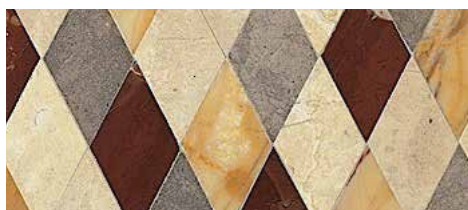

Deep Garnet

renu[®] in a snap!

Face snaps off/on
to change color - Anytime!

Looking for a Perfect Match?

- Sherwin Williams - Indigo Burgundy
- Benjamin Moore - Raisin Tarte 2083-10
- Dunn Edwards - Garnet Evening DEA147
- Behr - Estate Vineyard PMD-63
- Devine - Pinot
- Valspar - Royal Garnet 1011-5

Or a Complementary Color?

Sherwin Williams
Navajo White
SW6126

Dunn Edwards
Boutique Beige
DE6178

Benjamin Moore
Gray Huskie
1473

Behr
Simply Sage
PPU10-16

Devine
Bison

Valspar
Milk Chocolate
2007-9B

Silestone
Tritium