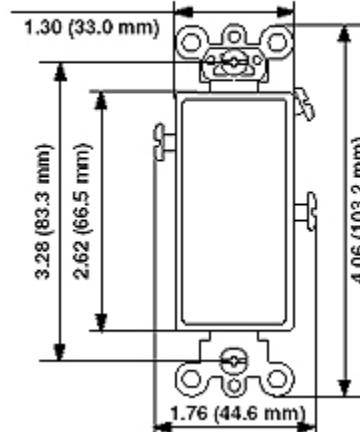

Leviton Catalog #: 56081-2W

Description: 3 Amp, 24 Volt, Decora Plus Rocker Double-Throw Ctr-OFF Momentary Contact Single-Pole AC Quiet Switch, Commercial Grade, Self Grounding, Back & Side Wired, - White

**COMMERCIAL GRADE** **56081-2** Series

**S**  
Single-Pole

Device Color

White

**Product Features:**

- Ground: Self Grounding
- Feature: Double-Throw Ctr-OFF Momentary Contact
- Amperage: 3 Amp
- Voltage: 24 Volt
- Termination: Back & Side
- Actuator Material: Thermoplastic
- Body Material: Thermoplastic
- Strap Material: Steel
- Color: White
- Warranty: 10 Year Limited

**Dimensional Diagram**

**SPECIFICATION SUBMITTAL**

JOB NAME: <input type="text"/>	CATALOG NUMBERS: <input type="text"/>	
JOB NUMBER: <input type="text"/>	<input type="text"/>	<input type="text"/>

For answers to technical questions call our Techline at 1-800-824-3005 (8:30AM-6:00PM EST M-F).  
For Other products go to [www.leviton.com](http://www.leviton.com) and select Leviton EZ-Find.