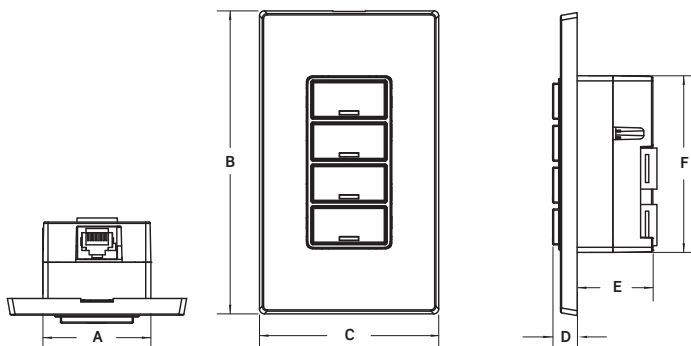

Integrated Room Control (IRC) Lighting Controller

Description

The Integrated Room Control (IRC) Lighting Controller is a Decora® device for controlling non-dimmable and dimmable luminaires connected to the IRC Controller. The IRC Lighting Controller provides a unique control station with multi-function capabilities available in a 4-button configuration. The device comes in white with a matching wallplate and color change kit available.

Operation

The IRC Lighting Controller works in conjunction with the features of the IRC which offers daylight harvesting, occupancy sensing, time clock inputs and manual-ON and partial-ON capabilities.

- RLVSW-4LW provides 4-button ON/OFF and Dim/Bright control as well as a Full Bright option

Features

- Function description:
 - ON—all lights to daylight harvesting level
 - Bright—raise light levels with press hold or multiple press, temporary override of daylight harvesting level
 - Dim—lower light levels with press hold or multiple press, temporary override of daylight harvesting level
 - OFF—turn off lights
- Designer Decora styling complements any interior for sleek aesthetics
- Entry station utilizes industry standard buttons for room lighting control
- Can be used with stand-alone IRC System
- Enables Ladderless Commissioning™ of IRC Systems. Modify the daylight harvesting target level with the 4-button controller.

Dimensions

	1,2 & 4 Button Controllers
A	1.65" (42.06mm)
B	4.60" (117.07mm)
C	2.75" (69.85mm)
D	0.37" (9.55mm)
E	1.16" (29.51mm)
F	2.68" (68.25mm)

Wiring Diagram

Specifications

Electrical	
Input Voltage	24VDC
Input Current	24mA
Environmental	
Operating Temperature Range	32-104°F (0-40°C)
Storage Temperature Range	14-158°F (-10-70°C)
Relative Non-Humidity	20-90% non-condensing
Physical	
Color	White, Color Change Kits available
Other	
Installation	Low Voltage Class 2 Wiring
Warranty	Limited 2-year