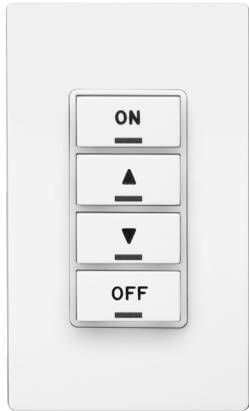

Integrated Room Control (IRC) Lighting Controller

Description

The Integrated Room Control (IRC) Lighting Controller is a Decora® device for controlling non-dimmable and dimmable luminaires connected to the IRC Controller. The IRC Lighting Controller provides a unique control station with multi-function capabilities available in a 4-button configuration. The device comes in white with a matching wallplate and color change kit available.

Operation

The IRC Lighting Controller works in conjunction with the features of the IRC which offers daylight harvesting, occupancy sensing, time clock inputs and manual-ON and partial-ON capabilities.

- RLVSW-4LW provides 4-button ON/OFF and Dim/Bright control as well as a Full Bright option

Features

- Function description:
 - ON—all lights to daylight harvesting level
 - Bright—raise light levels with press hold or multiple press, temporary override of daylight harvesting level
 - Dim—lower light levels with press hold or multiple press, temporary override of daylight harvesting level
 - OFF—turn off lights
- Designer Decora styling complements any interior for sleek aesthetics
- Entry station utilizes industry standard buttons for room lighting control
- Can be used with stand-alone IRC System
- Enables Ladderless Commissioning™ of IRC Systems. Modify the daylight harvesting target level with the 4-button controller.