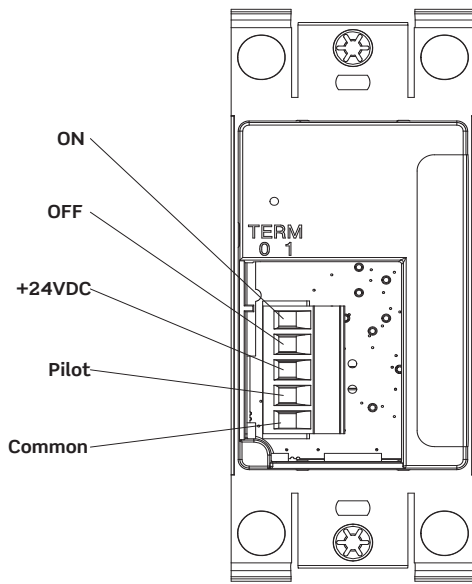

Integrated Room Control (IRC) Lighting Controller

Description

The Integrated Room Control (IRC) Lighting Controller is a Decora® device for controlling non-dimmable and dimmable luminaires connected to the IRC Controller. The IRC Lighting Controller provides a unique control station with multi-function capabilities available in a 4-button configuration. The device comes in white with a matching wallplate and color change kit available.

Operation

The IRC Lighting Controller works in conjunction with the features of the IRC which offers daylight harvesting, occupancy sensing, time clock inputs and manual-ON and partial-ON capabilities.

- RLVSW-4LW provides 4-button ON/OFF and Dim/Bright control as well as a Full Bright option

Features

- Function description:
 - ON—all lights to daylight harvesting level
 - Bright—raise light levels with press hold or multiple press, temporary override of daylight harvesting level
 - Dim—lower light levels with press hold or multiple press, temporary override of daylight harvesting level
 - OFF—turn off lights
- Designer Decora styling complements any interior for sleek aesthetics
- Entry station utilizes industry standard buttons for room lighting control
- Can be used with stand-alone IRC System
- Enables Ladderless Commissioning™ of IRC Systems. Modify the daylight harvesting target level with the 4-button controller.

Dimensions

	1,2 & 4 Button Controllers
A	1.65" (42.06mm)
B	4.60" (117.07mm)
C	2.75" (69.85mm)
D	0.37" (9.55mm)
E	1.16" (29.51mm)
F	2.68" (68.25mm)

Wiring Diagram

Specifications

Electrical	
Input Voltage	24VDC
Input Current	24mA
Environmental	
Operating Temperature Range	32-104°F (0-40°C)
Storage Temperature Range	14-158°F (-10-70°C)
Relative Non-Humidity	20-90% non-condensing
Physical	
Color	White, Color Change Kits available
Other	
Installation	Low Voltage Class 2 Wiring
Warranty	Limited 2-year