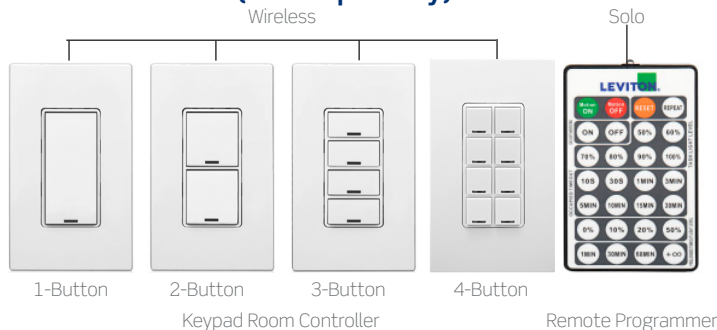

Wireless Controls (Sold separately)

Cat. No.	Description	Sensor Type Compatibility
DRKDN-U1W*	1 Button Keypad	V99(LV01)
DRKDN-U2W*	2 Button Keypad	
DRKDN-U4W*	4 Button Keypad	
DRKDN-U8W*	8 Button Keypad	
ZLSOR-RA1	Remote Controller	V99(LV02)

*Available through a Leviton Agent only.

Leviton Manufacturing Co., Inc. Lighting & Controls

10385 SW Avery Street, Tualatin, OR 97062 **tel** 800-736-6682 **tech line** (6:00AM-4:00PM PT Mon-Fri) 800-959-6004

Visit our Website at: www.leviton.com/integratedcontrols

©2023 Leviton Manufacturing Co., Inc. All rights reserved. Subject to change without notice.

LES-G-10564A/I23-aa
REV SEP 2023