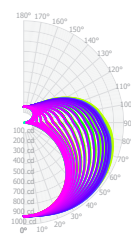

Dimensions

Size (Nominal Length)	A	B	C
48	45"	6"	2.62"
96	89"	6"	2.62"

Consult installation guide for exact dimensions.

Photometrics

IES File: ALRB48-LEDB40K060LUNV
Lumens: 6016
Wattage: 47
Efficacy: 128

Zonal Lumen Summary

Zone	Lumens	%Fixture
0.0° - 30.0°	755	12.5%
0.0° - 40.0°	1284	21.3%
0.0° - 60.0°	2517	41.8%
0.0° - 90.0°	4191	69.7%
0.0° - 110.0°	5035	83.7%
0.0° - 130.0°	5593	93.0%
0.0° - 150.0°	5877	97.7%
0.0° - 170.0°	6001	99.7%
0.0° - 180.0°	6016	100.0%

Coefficients of Utilization

pc	80%			70%			50%		
	70%	50%	30%	70%	50%	30%	70%	50%	30%
0	112	112	112	106	106	106	94	94	94
1	98	92	87	92	87	82	81	77	73
2	88	78	70	82	74	67	72	65	60
3	79	68	59	74	64	56	65	56	50
4	72	59	50	67	56	47	59	50	42
5	66	52	43	62	50	41	54	44	37
6	61	47	38	57	44	36	49	39	32
7	56	42	33	52	40	32	46	36	29
8	52	38	29	49	36	28	43	32	26
9	48	35	26	45	33	25	40	30	23
10	45	32	24	42	30	23	37	27	21