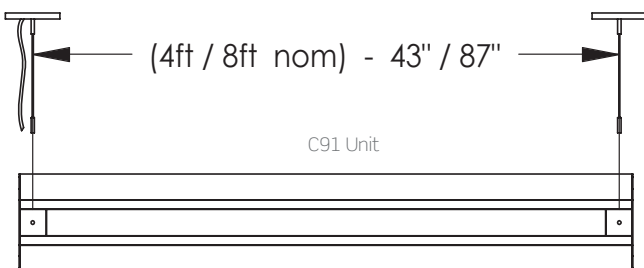

Mounting Points

Features

- Double teardrop extruded diffusers
- Two integrated control options available
- Emergency lighting battery pack
- Standard low voltage dimming (0-10V)
- UL, cUL listed
- 5-year limited warranty