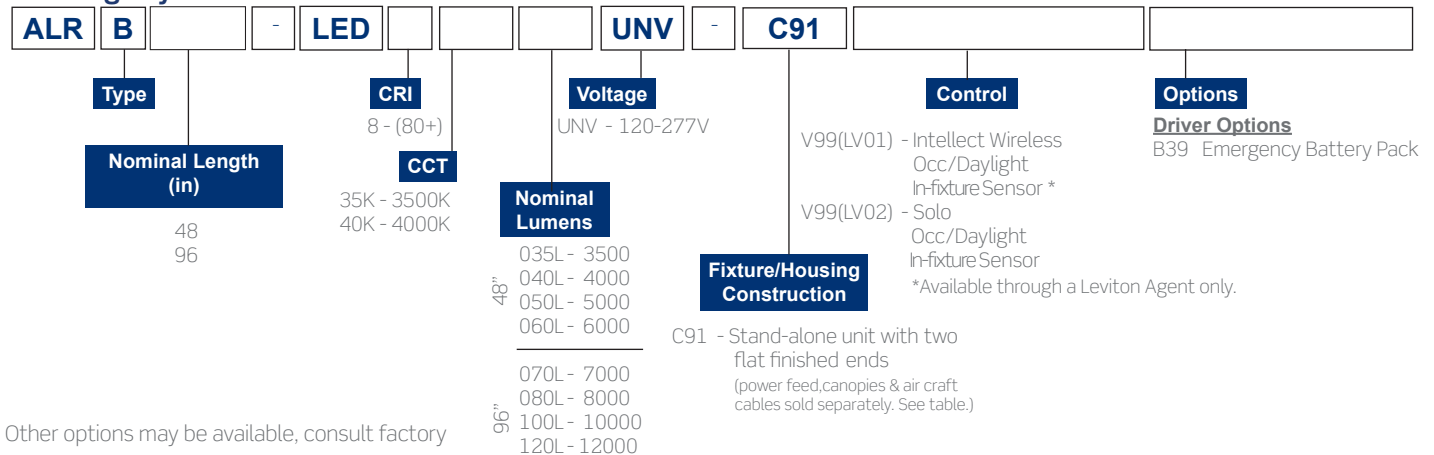

Product Data

General Lighting Fixtures—ALRB

Specifications

Lifetime Rating	Long life LEDs coupled with high efficiency drivers provide quality illumination; rated to deliver L80 performance > 50,000 hours
Optical System	Frosted acrylic diffuser offer high levels of efficiency and visual comfort; the bidirectional optics provide a wide, uniform light distribution; standard distribution is 25% up and 75% down
Mounting	Single-point aircraft cable mounting system used at each hanging location
Construction	Precision-formed steel housing assembly
Finish	White, polyester powder painted housing
Listings	UL, cUL
Warranty	Limited 5-year

Ordering Key

Suspension Kits and Power Feeds (Sold Separately)

Cat. No.	Description
KIT00-188	48" Aircraft Cable and Canopy
KIT00-189	5-Wire Universal Power Feed with 48" Aircraft Cable and Canopy
KIT00-230	6-Wire Universal Power Feed with 48" Aircraft Cable and Canopy (Emergency)