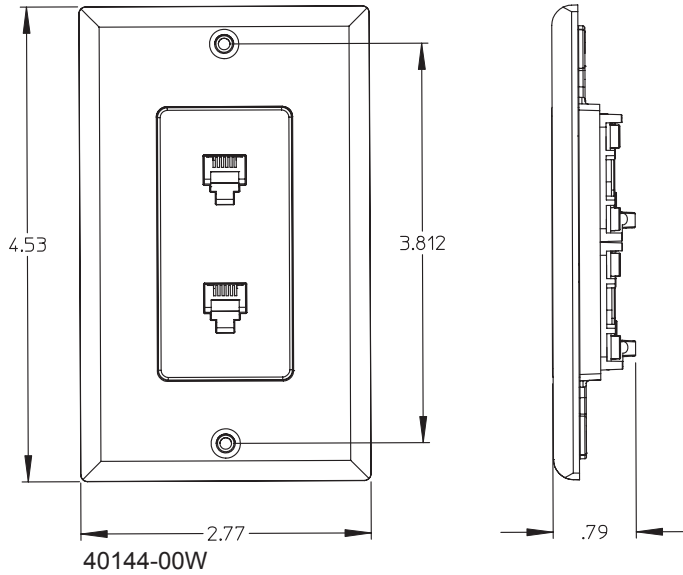

PRODUCT SPECIFICATIONS
40144-00W, 40159-00W

40144-00W, 40159-00W

PART NUMBERS

Description	White
Decora Telephone Assembly with two 6P4C Screw Terminals	40144-00W
Decora Phone and Video Assembly with 6P4C and F-Connector Coupler	40159-00W

For further support information, visit leviton.com/ns/support