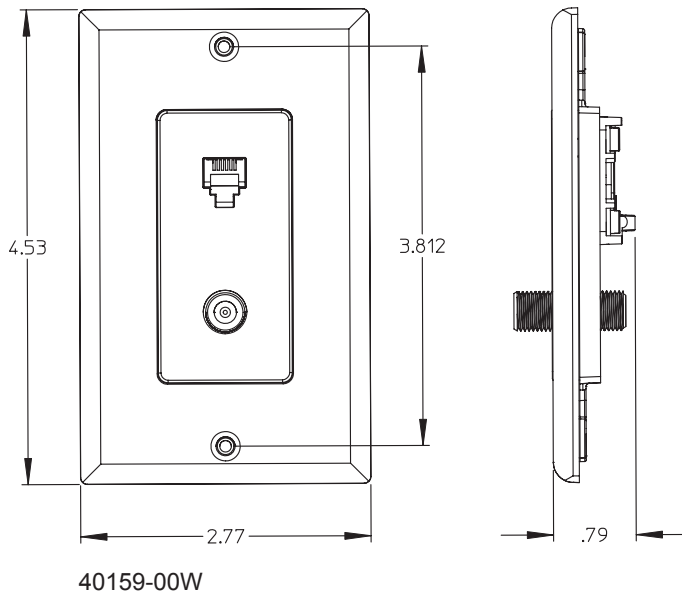

PRODUCT SPECIFICATIONS
40144-00W, 40159-00W

40144-00W, 40159-00W

PART NUMBERS

Description	White
Decora Telephone Assembly with two 6P4C Screw Terminals	40144-00W
Decora Phone and Video Assembly with 6P4C and F-Connector Coupler	40159-00W

For further support information, visit leviton.com/ns/support