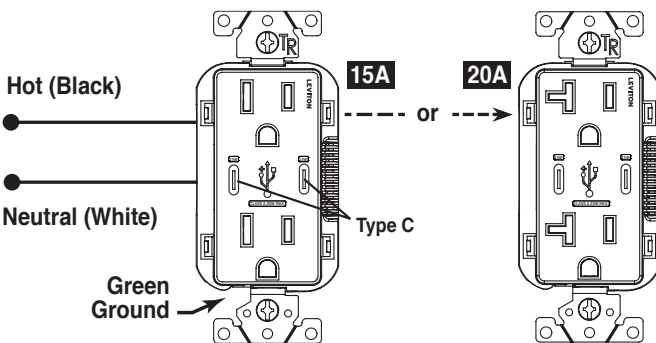

- Tamper-resistant receptacles help prevent access by most non-rated/foreign objects
- 15A and 20A receptacle models available
- Compatible with Decora® wallplates and Decora Plus™ screwless wallplates (sold separately)
- Spec Grade

Agency Standards and Compliance

cCSAus Listed

Warranty Information

Two-Year Limited Warranty

Specifications

See Leviton.com for full specification information

Dimensional Drawings

Wiring Diagrams

Ordering Information

Cat. No.	Description	Charging Capacity	Rating	Color
T5637	Dual Type-C USB Charger Receptacle	30W	15A – 125V	W, I, LT, G, E, B
T5837	Dual Type-C USB Charger Receptacle	30W	20A – 125V	W, I, LT, G, E, B