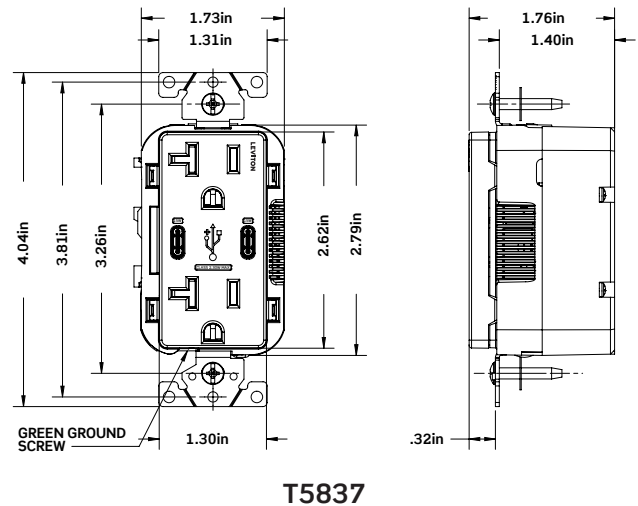

Features

- Charges most Type-C devices as well as Type A devices (adapter required)
- Adapter-free charging of Type-C devices for a sleek and uncluttered appearance
- No data transfer capability
- 6A USB Charger
- Two charging ports with 15W maximum of charging per port
- Smart chip recognizes and optimizes the charging requirements of individual devices
- Internal thermo regulator prevents the electronics from overheating
- USB Ports tested to meet the industry requirement to withstand over 10,000 insertions
- Compatible with USB 3.1, 3.0, 2.0, 1.1 devices
- Type-C USB Ports enable cables to be inserted in either direction

- Tamper-resistant receptacles help prevent access by most non-rated/foreign objects
- 15A and 20A receptacle models available
- Compatible with Decora® wallplates and Decora Plus™ screwless wallplates (sold separately)
- Spec Grade

Agency Standards and Compliance

cCSAus Listed

Warranty Information

Two-Year Limited Warranty

Specifications

See Leviton.com for full specification information

Dimensional Drawings