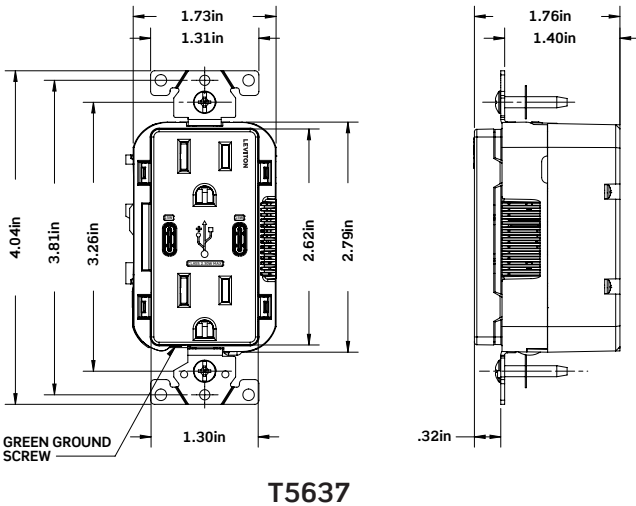

Agency Standards and Compliance

cCSAus Listed

Warranty Information

Two-Year Limited Warranty

Specifications

See Leviton.com for full specification information

Dimensional Drawings

Wiring Diagrams

Ordering Information

Cat. No.	Description	Charging Capacity	Rating	Color
T5637	Dual Type-C USB Charger Receptacle	30W	15A – 125V	W, I, LT, G, E, B
T5837	Dual Type-C USB Charger Receptacle	30W	20A – 125V	W, I, LT, G, E, B