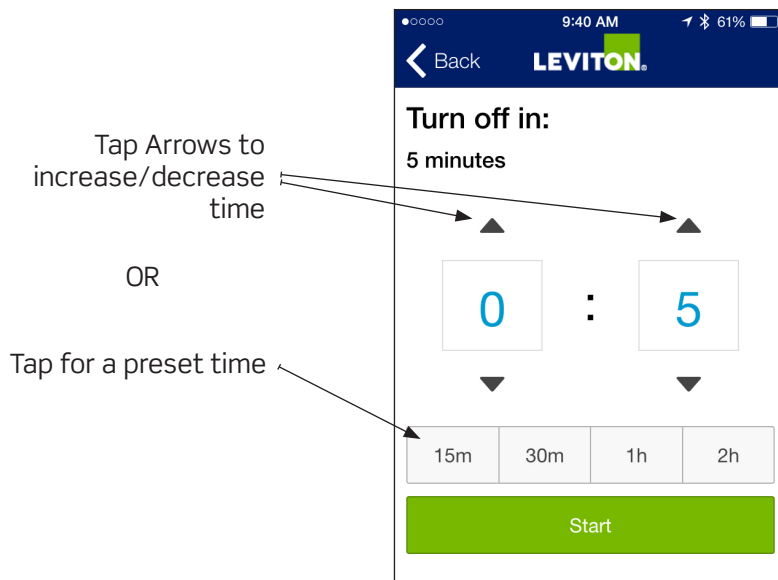

Tap to change Bulb Type, program Fade Rates*, set Minimum and Maximum light levels*, program Daylight Savings Time Options and Randomize Scheduled Events

← Tap to change the device name

← Slide or tap to turn light ON and OFF

← Tap to set countdown timer

**Dimmer function only. Not applicable to Switch.*

Scheduling Events

Click (+) to add a new event or (-) to delete an existing event

Summary of programmed events

Slide or tap to turn event ON or OFF

Select event brightness level*

Select Event Time: Sunrise, Sunset or set a specific time

Select day(s) of the week for event

**Dimmer function only. Not applicable to Switch.*

Sleep Timer

Tap Arrows to increase/decrease time