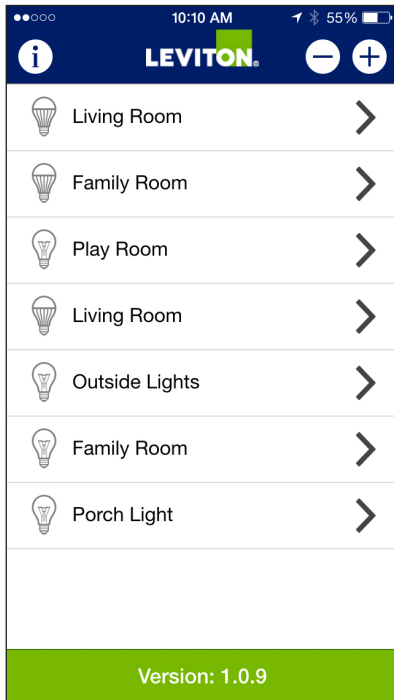

Pair Dimmer or Switch to smartphone or tablet

← Add or delete an existing device

Basic Controls

Slide to adjust light level (-) to dim, (+) to brighten*

Tap to schedule one or multiple timed events so lights turn on and off automatically at programmed days and times

Tap to change Bulb Type, program Fade Rates*, set Minimum and Maximum light levels*, program Daylight Savings Time Options and Randomize Scheduled Events

← Tap to change the device name

← Slide or tap to turn light ON and OFF

← Tap to set countdown timer

**Dimmer function only. Not applicable to Switch.*

Scheduling Events

Click (+) to add a new event or (-) to delete an existing event

Summary of programmed events

Slide or tap to turn event ON or OFF

Select event brightness level*

Select Event Time: Sunrise, Sunset or set a specific time

Select day(s) of the week for event

**Dimmer function only. Not applicable to Switch.*

Sleep Timer

Tap Arrows to increase/decrease time