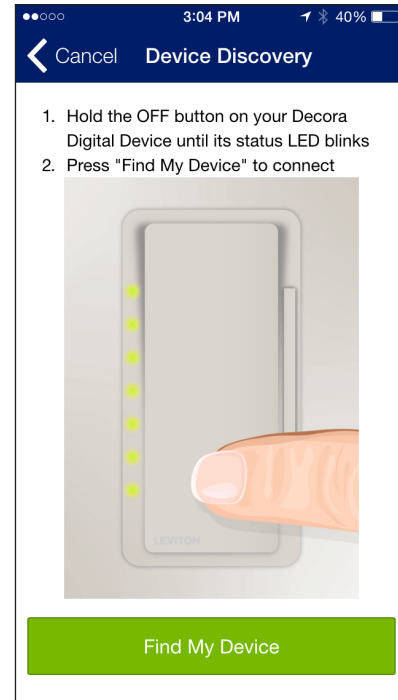

Pair Dimmer or Switch to smartphone or tablet

← Add or delete an existing device

Basic Controls

Slide to adjust light level (-) to dim, (+) to brighten*

Tap to schedule one or multiple timed events so lights turn on and off automatically at programmed days and times

Tap to change Bulb Type, program Fade Rates*, set Minimum and Maximum light levels*, program Daylight Savings Time Options and Randomize Scheduled Events

← Tap to change the device name

← Slide or tap to turn light ON and OFF