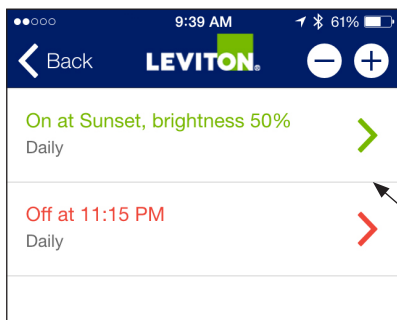

Scheduling Events

Click (+) to add a new event or (-) to delete an existing event

Summary of programmed events