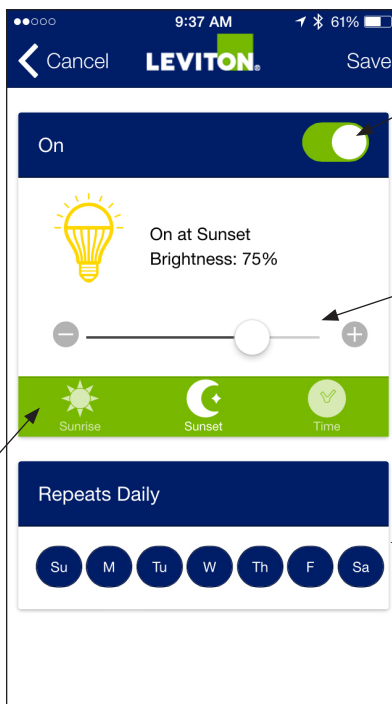

Tap to change Bulb Type, program Fade Rates*, set Minimum and Maximum light levels*, program Daylight Savings Time Options and Randomize Scheduled Events

← Tap to change the device name

← Slide or tap to turn light ON and OFF

← Tap to set countdown timer

**Dimmer function only. Not applicable to Switch.*

Scheduling Events

Click (+) to add a new event or (-) to delete an existing event

Summary of programmed events

Slide or tap to turn event ON or OFF

Select event brightness level*

Select Event Time: Sunrise, Sunset or set a specific time

Select day(s) of the week for event

**Dimmer function only. Not applicable to Switch.*

Sleep Timer

Tap Arrows to increase/decrease time