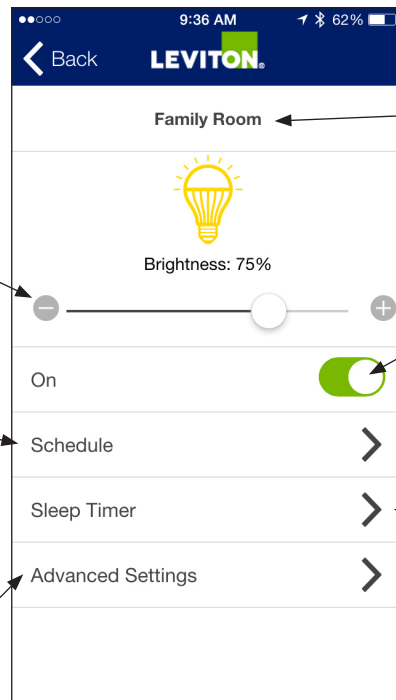

Pair Dimmer or Switch to smartphone or tablet

← Add or delete an existing device

Basic Controls

Slide to adjust light level (-) to dim, (+) to brighten*

Tap to schedule one or multiple timed events so lights turn on and off automatically at programmed days and times

Tap to change Bulb Type, program Fade Rates*, set Minimum and Maximum light levels*, program Daylight Savings Time Options and Randomize Scheduled Events

← Tap to change the device name

← Slide or tap to turn light ON and OFF

← Tap to set countdown timer

**Dimmer function only. Not applicable to Switch.*

Scheduling Events

Click (+) to add a new event or (-) to delete an existing event

Summary of programmed events

Slide or tap to turn event ON or OFF

Select event brightness level*

Select Event Time: Sunrise, Sunset or set a specific time

Select day(s) of the week for event

**Dimmer function only. Not applicable to Switch.*

Sleep Timer

Tap Arrows to increase/decrease time