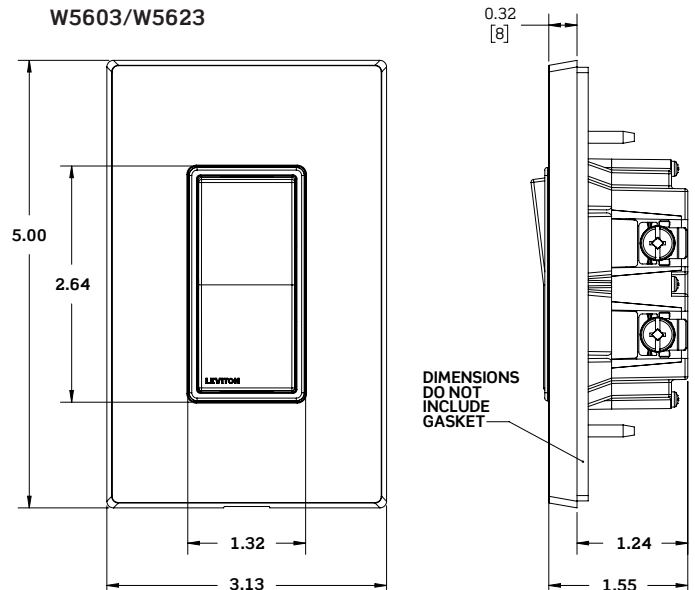

Technical Specifications

- HP Rating: ½HP-120V, 2HP-240V-277V
- W5601/W5603: 15A-120/277V AC
- W5621/W5623: 20A-120/277V AC
- Termination: Side and Back Wired
- Torque Range: 14 – 18 in. lbs.
- See Leviton.com for full specification information and wiring instructions

Standards and Certifications

cULus
NOM

Warranty

2-Year Limited

Dimensional Drawing

W5601/W5621

W5603/W5623

Ordering Information