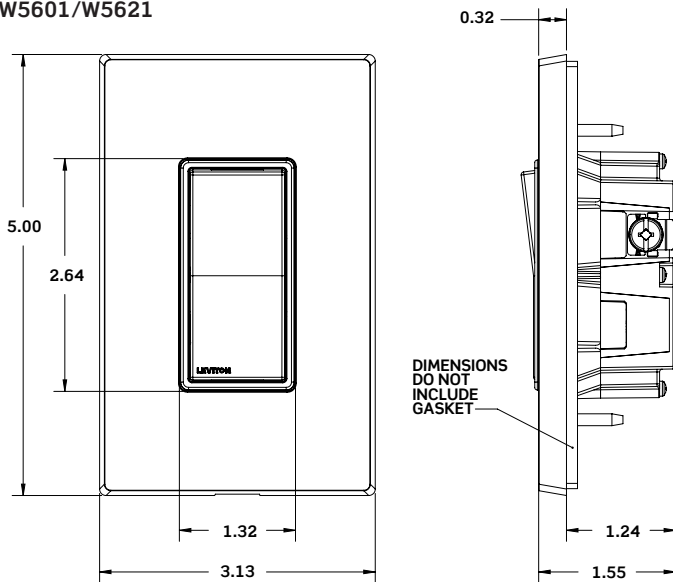

Technical Specifications

- HP Rating: ½HP-120V, 2HP-240V-277V
- W5601/W5603: 15A-120/277V AC
- W5621/W5623: 20A-120/277V AC
- Termination: Side and Back Wired
- Torque Range: 14 – 18 in. lbs.
- See Leviton.com for full specification information and wiring instructions

Standards and Certifications

cULus
NOM

Warranty

2-Year Limited

Dimensional Drawing

W5601/W5621

W5603/W5623

Ordering Information