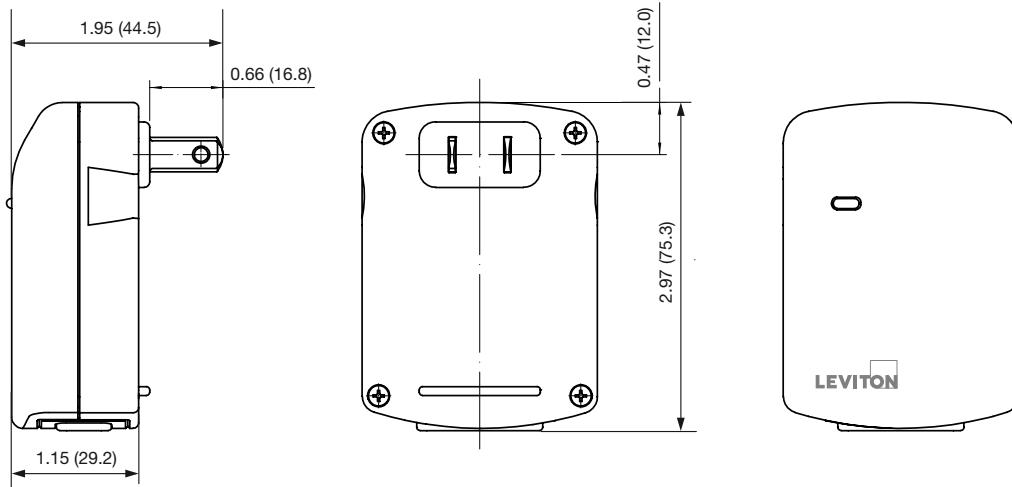

DRAWING

DG3HL

ORDERING INFORMATION

DESCRIPTION	CAT. NO.
Decora Smart Zigbee 3.0: 300 Watt Incandescent / 100 Watt LED/CFL Plug-In Dimmer, Packed 1/Box, 10/Cartron.	DG3HL-1BW

Plug-in Dimmer Zigbee® Certified

Leviton Manufacturing Co., Inc. Global Headquarters

201 N. Service Rd. Melville, NY 11747-3138 Tech Line: 1-800-824-3005 Fax: 1-800-832-9538

Leviton Manufacturing Co., Inc. Residential

865 Fulton St., Suite 500, New Orleans, LA, 70130. Tel: 504 608-9001

Visit our Website at: www.leviton.com/decorasmart

©2020 Leviton Manufacturing Co., Inc. All rights reserved. Subject to change without notice.

SAT-10081
REV JUN 2020