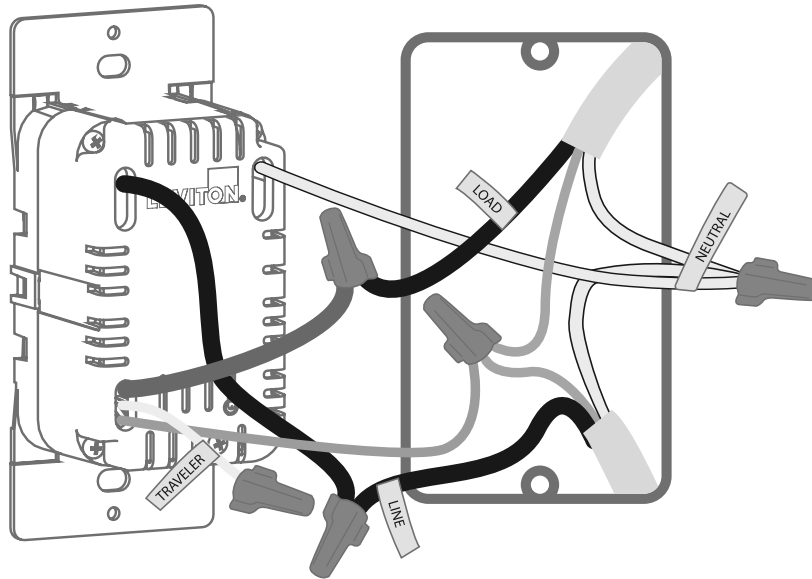

WARRANTY INFORMATION

Two-Year Limited Warranty

APPLICATION

The Decora Smart Z-Wave 4-Speed Fan Controller allows you to select one of 4 fan speeds or control your overhead pull-chain paddle fan when paired with a compatible Z-Wave controller. Adjust fan speed from max, high, medium, low, and off using the third-party hub's app, schedules, or voice control with a Z-Wave hub. Uses 700-Series Chipset which offers S2 security and is enabled with SmartStart. Utilize DD00R for 3-way installations.

AESTHETICS

The 4 Speed Fan Controller leverages the popular Decora brand styling, along with compatible accessories including three-way devices, color change kits, and wallplates. Features true rocker action, pressing the top to turn on and the bottom to turn off. Additionally, the vertical bar on the right side of the paddle is used to increase or decrease the fan speed manually. Vanishing LEDs on the left side of the paddle show current and target fan speed with real-time feedback.

Visit our Website at: www.leviton.com/decorasmart

©2020 Leviton Manufacturing Co., Inc. All rights reserved. Subject to change without notice.

4 Speed Fan Controller with Z-Wave Technology

SINGLE POLE WIRING DIAGRAM